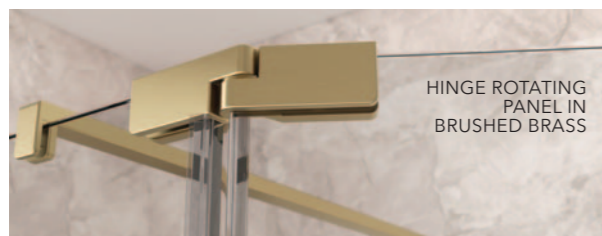

Each complete kit below includes a 10mm glass panel, 15mm wall profile and a suitable stabilising bar solution.

10MM COMPLETE MODULAR WETROOM KITS

SIZE	CODE - BRUSHED BRASS	CODE - POLISHED GOLD
450mm	AYO10MWR45-CBRB	AYO10MWR45-CPG
500mm	AYO10MWR50-CBRB	AYO10MWR50-CPG
600mm	AYO10MWR60-CBRB	AYO10MWR60-CPG
700mm	AYO10MWR70-CBRB	AYO10MWR70-CPG
760mm	AYO10MWR76-CBRB	AYO10MWR76-CPG
800mm	AYO10MWR80-CBRB	AYO10MWR80-CPG
900mm	AYO10MWR90-CBRB	AYO10MWR90-CPG
1000mm	AYO10MWR100-CBRB	AYO10MWR100-CPG
1100mm	AYO10MWR110-CBRB	AYO10MWR110-CPG
1200mm	AYO10MWR120-CBRB	AYO10MWR120-CPG
1400mm	AYO10MWR140-CBRB	AYO10MWR140-CPG

650mm Angled Stabilising Bar included with 450, 500 & 600mm COMPLETE modular kits.
1200mm Straight Stabilising Bar included with COMPLETE modular kits over 700mm.

ACCESSORIES

PRODUCT DESCRIPTION	CODE - BRUSHED BRASS	CODE - POLISHED GOLD
T-Piece	AYOTP-CBRB	AYOTP-CPG

Note: T-Piece to be purchased separately to create a Side / End Panel configuration.

NEW - 10MM HINGED ROTATING PANEL

PRODUCT DESCRIPTION	CODE - BRUSHED BRASS	CODE - POLISHED GOLD
300mm Hinge Rotating Panel	AYO10HRP30CBRBC	AYO10HRP30CPGC
450mm Hinge Rotating Panel	AYO10HRP45CBRBC	AYO10HRP45CPGC
500mm Hinge Rotating Panel	AYO10HRP50CBRBC	AYO10HRP50CPGC

HINGE ROTATING PANEL IN BRUSHED BRASS

NOTE: 3 PACK DELIVERY
Pack 1 - Glass Panel
Pack 2 - Wall Profile
Pack 3 - Stabiliser

AYO® 10MM COMPLETE WETROOM KITS POLISHED STAINLESS STEEL

For ease of ordering, we have created product codes for a complete wetroom, kits that cover the most popular wetroom configuration choices.

Each complete kit below includes a 10mm glass panel, 15mm wall profile and a suitable stabilising bar solution.

10MM COMPLETE MODULAR WETROOM KITS

SIZE	CODE - POLISHED S/STEEL
450mm	AYO10MWR45-SS
500mm	AYO10MWR50-SS
600mm	AYO10MWR60-SS
700mm	AYO10MWR70-SS
760mm	AYO10MWR76-SS
800mm	AYO10MWR80-SS
900mm	AYO10MWR90-SS
1000mm	AYO10MWR100-SS
1100mm	AYO10MWR110-SS
1200mm	AYO10MWR120-SS
1400mm	AYO10MWR140-SS

650mm Angled Stabilising Bar included with 450, 500 & 600mm COMPLETE modular kits.
1200mm Straight Stabilising Bar included with COMPLETE modular kits over 700mm.

ACCESSORIES

PRODUCT DESCRIPTION	CODE - POLISHED S/STEEL
T-Piece	AYOTPS

Note: T-Piece to be purchased separately to create a Side / End Panel configuration.

NEW - 10MM HINGED ROTATING PANEL

PRODUCT DESCRIPTION	CODE - POLISHED S/STEEL
300mm Hinge Rotating Panel	AYO10HRP30SSC
450mm Hinge Rotating Panel	AYO10HRP45SSC
500mm Hinge Rotating Panel	AYO10HRP50SSC

NOTE: 3 PACK DELIVERY
Pack 1 - Glass Panel
Pack 2 - Wall Profile
Pack 3 - Stabiliser