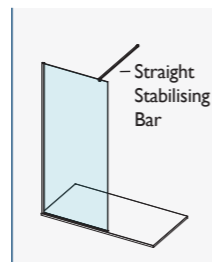

ACCESSORIES

PRODUCT DESCRIPTION	CODE – BRUSHED BRASS
T-Piece - Brushed Brass	AYOTP-CBRB

T-Piece to be purchased separately to create a Side / End Panel configuration.