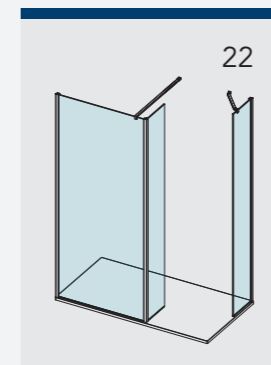

AYO® COLOUR CONFIGURATION GUIDE

Please note only configurations using 1200mm Straight Stabilising Bar, 650mm Angled Stabilising Bar, T Piece and Ultra Clear Corner Seal are possible in the premium colours;

- Brushed Brass (PVD)
- Matte Nickel (PVD)
- Polished Gold (PVD)
- Polished Stainless Steel
- White