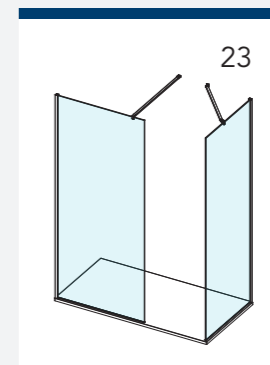

AYO® COLOUR CONFIGURATION GUIDE

Please note only configurations using 1200mm Straight Stabilising Bar, 650mm Angled Stabilising Bar, T Piece and Ultra Clear Corner Seal are possible in the premium colours;

- Brushed Brass (PVD)
- Matte Nickel (PVD)
- Polished Gold (PVD)
- Polished Stainless Steel
- White