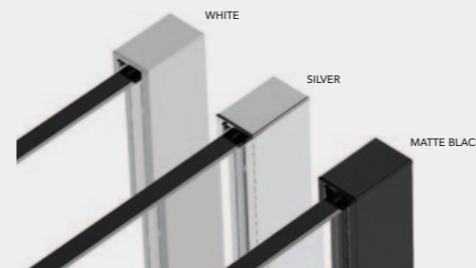

AVAILABLE IN SILVER, MATTE BLACK AND WHITE

*Please Note:
Rotating Deflector Panels available in Silver and Black only.