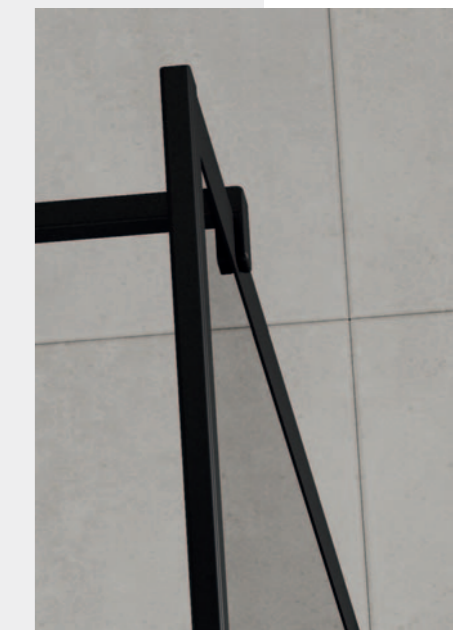

FRAMED CORNER WALK-IN WETROOM

Make a visual statement by choosing a sleek and stylish AYO Framed Corner Walk in wetroom.

The black anodised metal profiles fully surround each glass panel and ensure maximum durability in the busy bathroom environment. These AYO Framed fixed glass panels form a luxurious wetroom arrangement that minimises water spray into the bathroom. Easy to clean, each glass panel retains its flush interior finish and has the added bonus of a hydrophobic coating that repels unwanted grime and limescale.

Choose from two striking design options - The Framed Wetroom or Linear Framed Wetroom style.

FRAMED
WETROOM

LINEAR FRAMED
WETROOM

METAL FRAMEWORK
SURROUNDS GLASS,
ENSURING MAXIMUM
DURABILITY

CONFIGURATION 20

CONFIGURATION 20

CONFIGURATION 23

CONFIGURATION 23