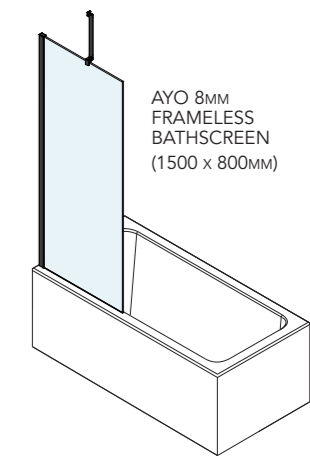

Choose a bathscreen of distinction with the AYO linear framed option.

METAL FRAMEWORK SURROUNDS GLASS, ENSURING MAXIMUM DURABILITY

AYO 8MM LINEAR BLACK FRAMED BATHSCREEN (1500 x 800MM)

8mm TOUGHENED SAFETY GLASS	1500mm HEIGHT	350MM ANGLED STABILISING BAR INCLUDED
BLACK PROFILES ONLY	CONCEALED FIXINGS	CLEARVUE GLASS COATING
REVERSIBLE	FIXED BATHSCREEN	20 YEAR GUARANTEE

NEW

FRAMELESS BATHSCREEN

The AYO Frameless bathscreen is the perfect balance of style and elegant practicality for the family bathroom.

Constructed from 8mm glass that has Clearvue protective coating, these bathscreens are available in a Silver, Matte Black and Brushed Brass finish.

This fixed bathscreen option is ultra-sleek and will effortlessly integrate in an array of bathroom styles, be they traditional or contemporary.

AYO 8MM FRAMELESS SILVER BATHSCREEN

AYO 8MM FRAMELESS MATTE BLACK BATHSCREEN