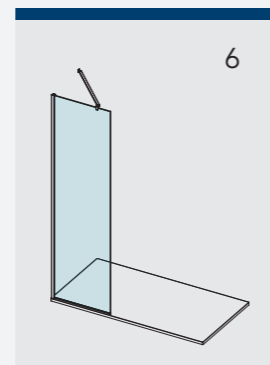

AYO® COLOUR CONFIGURATION GUIDE

Please note only configurations using 1200mm Straight Stabilising Bar, 650mm Angled Stabilising Bar, T Piece and Ultra Clear Corner Seal are possible in the premium colours;

- Brushed Brass (PVD)
- Matte Nickel (PVD)
- Polished Gold (PVD)
- Polished Stainless Steel
- White