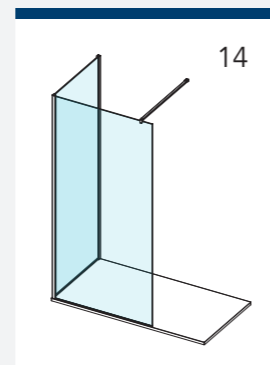

AYO® COLOUR CONFIGURATION GUIDE

Please note only configurations using 1200mm Straight Stabilising Bar, 650mm Angled Stabilising Bar, T Piece and Ultra Clear Corner Seal are possible in the premium colours;

- Brushed Brass (PVD)
- Matte Nickel (PVD)
- Polished Gold (PVD)
- Polished Stainless Steel
- White