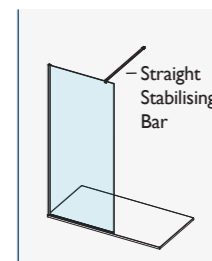

650mm Angled Stabilising Bar included with 450, 500 & 600mm COMPLETE modular kits.
1200mm Straight Stabilising Bar included with COMPLETE modular kits over 700mm.

ACCESSORIES

PRODUCT DESCRIPTION	CODE - POLISHED S/STEEL
T-Piece	AYOTPS

Note: T-Piece to be purchased separately to create a Side / End Panel configuration.

NEW - 10MM HINGED ROTATING PANEL

PRODUCT DESCRIPTION	CODE - POLISHED S/STEEL
300mm Hinge Rotating Panel	AYO10HRP30SSC
450mm Hinge Rotating Panel	AYO10HRP45SSC
500mm Hinge Rotating Panel	AYO10HRP50SSC

NOTE: 3 PACK DELIVERY
Pack 1 - Glass Panel
Pack 2 - Wall Profile
Pack 3 - Stabiliser