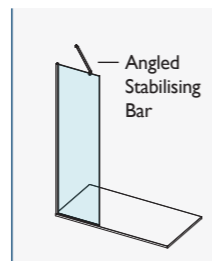

Each complete kit below includes a 10mm glass panel, 15mm wall profile and a suitable stabilising bar solution.

10MM COMPLETE MODULAR WETROOM KITS

SIZE	CODE - BRUSHED BRASS	CODE - POLISHED GOLD
450mm	AYO10MWR45-CBRB	AYO10MWR45-CPG
500mm	AYO10MWR50-CBRB	AYO10MWR50-CPG
600mm	AYO10MWR60-CBRB	AYO10MWR60-CPG
700mm	AYO10MWR70-CBRB	AYO10MWR70-CPG
760mm	AYO10MWR76-CBRB	AYO10MWR76-CPG
800mm	AYO10MWR80-CBRB	AYO10MWR80-CPG
900mm	AYO10MWR90-CBRB	AYO10MWR90-CPG
1000mm	AYO10MWR100-CBRB	AYO10MWR100-CPG
1100mm	AYO10MWR110-CBRB	AYO10MWR110-CPG
1200mm	AYO10MWR120-CBRB	AYO10MWR120-CPG
1400mm	AYO10MWR140-CBRB	AYO10MWR140-CPG