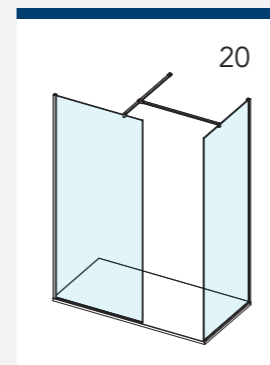

AYO® COLOUR CONFIGURATION GUIDE

Please note only configurations using 1200mm Straight Stabilising Bar, 650mm Angled Stabilising Bar, T Piece and Ultra Clear Corner Seal are possible in the premium colours;

- Brushed Brass (PVD)
- Matte Nickel (PVD)
- Polished Gold (PVD)
- Polished Stainless Steel
- White