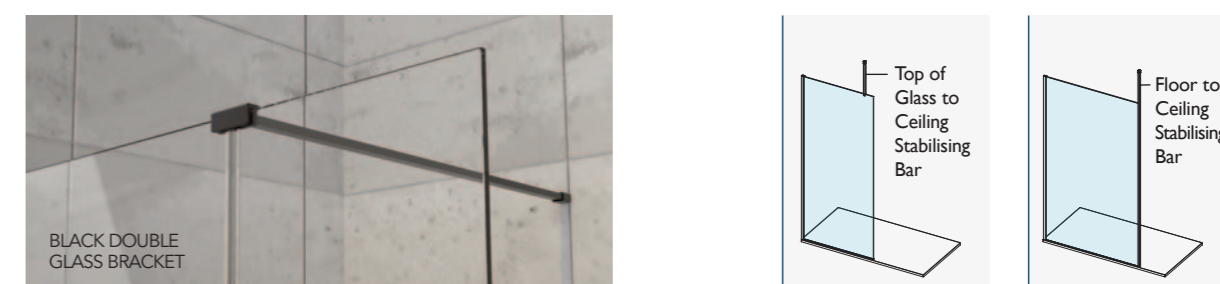

Other Stabilising Bars

PRODUCT DESCRIPTION	CODE – SILVER	CODE – BLACK
L Shape Stabilising Bar - Length 1410mm / Height 220mm	AYOLSSBS	AYOLSSBB
Rotating Panel Stabilising Bar - 1200mm	AYORPSBS	AYORPSBB
Glass Bracket Stabilising Bar	AYODGBSBS	AYODGBSBB