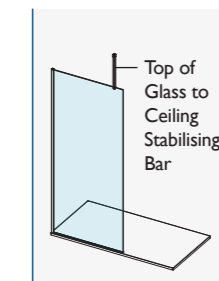

Other Stabilising Bars

PRODUCT DESCRIPTION	CODE - SILVER	CODE - BLACK
L Shape Stabilising Bar - Length 1410mm / Height 220mm	AYOLSSBS	AYOLSSBB
Rotating Panel Stabilising Bar - 1200mm	AYORPSBS	AYORPSBB
1200mm Double Glass Bracket Stabilising Bar	AYODGBSBS	AYODGBSBB