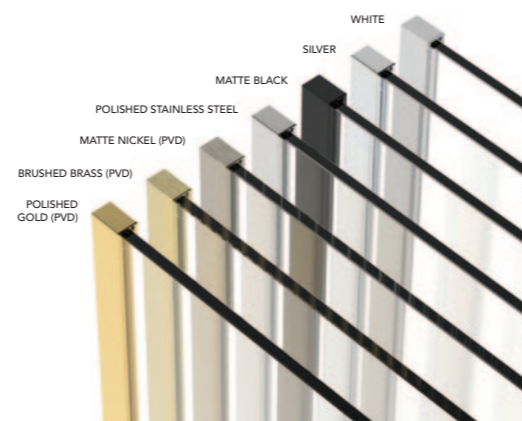

HINGED ROTATING DEFLECTOR PANEL

The AYO Hinge Rotating deflector panel offers both visual appeal and practical functionality.

Designed to fit alongside an AYO wetroom panel, these minimalist glass rotating panels can be folded to an impressive 180 degrees. This allows for generous access to the shower, whilst protecting the bathroom from unwanted water splash.

Available in a variety of premium colour finishes, there is an option to suit all bathroom needs. The frameless design of the hinge rotating panel delivers an effortless luxury to the wetroom shower zone.

- **8mm**
  TOUGHENED
  SAFETY GLASS
- **2000mm**
  HEIGHT
- REVERSIBLE
- **WETROOM
  OR
  SHOWER
  TRAY**
  INSTALLATION