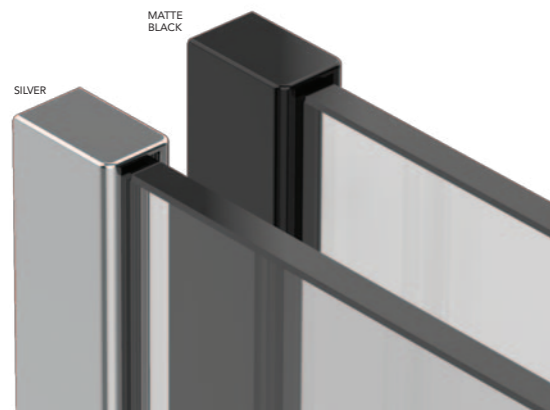

NEW

8MM OPAQUE GLASS WETROOM

The AYO opaque glass wetroom panel is designed to bring elegance and grace to your bathroom space.

AYO opaque is a practical choice for those who want to add privacy to their bathroom without sacrificing on functionality.

Available in a silver & matte black finish, with a variety of size options to choose from.

8mm TOUGHENED SAFETY GLASS	 FOR A CORNER SPACE
 FOR AN ALCOVE SPACE	 2000mm HEIGHT
 REVERSIBLE	WETROOM OR SHOWER TRAY INSTALLATION

8MM OPAQUE GLASS WETROOM PANEL