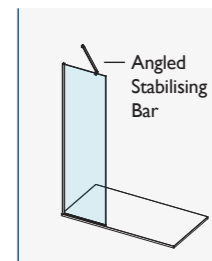

650mm Angled Stabilising Bar included with 450, 500 & 600mm COMPLETE modular kits.
1200mm Straight Stabilising Bar included with COMPLETE modular kits over 700mm.

ACCESSORIES

PRODUCT DESCRIPTION	CODE - POLISHED S/STEEL
T-Piece	AYOTPS

Note: T-Piece to be purchased separately to create a Side / End Panel configuration.

NEW - 10MM HINGED ROTATING PANEL

PRODUCT DESCRIPTION	CODE - POLISHED S/STEEL
300mm Hinge Rotating Panel	AYO10HRP30SSC
450mm Hinge Rotating Panel	AYO10HRP45SSC
500mm Hinge Rotating Panel	AYO10HRP50SSC

NOTE: 3 PACK DELIVERY
Pack 1 - Glass Panel
Pack 2 - Wall Profile
Pack 3 - Stabiliser