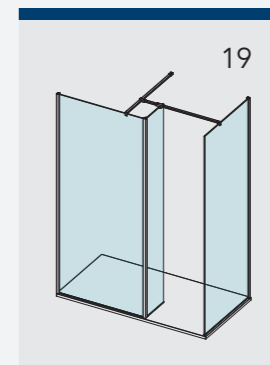

AYO® COLOUR CONFIGURATION GUIDE

Please note only configurations using 1200mm Straight Stabilising Bar, 650mm Angled Stabilising Bar, T Piece and Ultra Clear Corner Seal are possible in the premium colours;

- Brushed Brass (PVD)
- Matte Nickel (PVD)
- Polished Gold (PVD)
- Polished Stainless Steel
- White