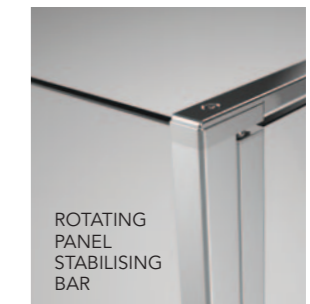

Other Stabilising Bars

PRODUCT DESCRIPTION	CODE - SILVER	CODE - BLACK
L Shape Stabilising Bar - Length 1410mm / Height 220mm	AYOLSSBS	AYOLSSBB
Rotating Panel Stabilising Bar - 1200mm	AYORPSBS	AYORPSBB
1200mm Double Glass Bracket Stabilising Bar	AYODGBSBS	AYODGBSBB