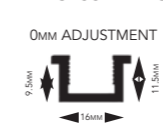

AYO® 8MM MODULAR COLLECTION – SILVER & BLACK

WETROOM PANEL 8mm GLASS / 2000mm HIGH
SUITABLE FOR USE ON WETROOM FLOOR OR TRAY

MODULAR WETROOM ORDER PROCESS:

- STEP 1 – CHOOSE AYO 8MM GLASS PANEL SIZE
- STEP 2 – CHOOSE WALL PROFILE (SILVER OR BLACK)
- STEP 3 – CHOOSE STABILISING SOLUTION REQUIRED (SILVER OR BLACK)
- STEP 4 – CHOOSE CHOOSE GLASS CONNECTING / ACCESSORIES OPTIONS (IF REQUIRED)

STEP 1 – 8MM GLASS PANEL ONLY

SIZE	CODE
300mm	AYO8MW30C
400mm	AYO8MW40C
450mm	AYO8MW45C
500mm	AYO8MW50C
600mm	AYO8MW60C
700mm	AYO8MW70C
760mm	AYO8MW76C
800mm	AYO8MW80C
900mm	AYO8MW90C
1000mm	AYO8MW100C
1100mm	AYO8MW110C
1200mm	AYO8MW120C
1400mm	AYO8MW140C
1500mm	AYO8MW150C
1600mm	AYO8MW160C

STEP 2 – WALL PROFILE

PRODUCT DESCRIPTION	CODE – SILVER	CODE - BLACK
15mm Wall Profile	AYOMW15WJS	AYOMW15WJB
35mm Wall Profile	AYOMW35WJS	AYOMW35WJB
Recessed Channel Wall and Floor Profile 2000mm (2 Piece)	AYOMWCWJS	AYOMWCWJB

STEP 3 – STABILISER - SILVER & BLACK

Straight Stabilising Bar

PRODUCT DESCRIPTION	CODE – SILVER	CODE – BLACK
1200mm Straight Stabilising Bar	AYOSSBS	AYOSSBB
1400mm Straight Stabilising Bar	AYO140SSBS	AYO140SSBB

Angled Stabilising Bar

PRODUCT DESCRIPTION	CODE – SILVER	CODE – BLACK
350mm Angled Stabilising Bar - Short for 300mm & 400mm Wetrooms	AYOASBS-SH	AYOASBB-SH
650mm Angled Stabilising Bar	AYOASBS	AYOASBB

Ceiling Stabilising Bar

PRODUCT DESCRIPTION	CODE – SILVER	CODE – BLACK
Top of Glass to Ceiling Stabilising Bar - 650mm	AYOCSBS	AYOCSBB
Floor to Ceiling Stabilising Bar - 2600mm	AYOFCSBS	AYOFCSBB
Two Piece Floor to Ceiling Stabilising Bar - 2600mm	AYOF2CSBS	AYOF2CSBB

Other Stabilising Bars