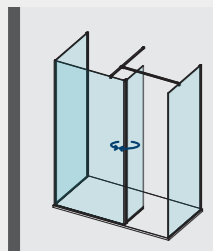

Choose from a selection of carefully crafted stabilising bar options that ensure your AYO wetroom is robustly supported and will stand the test of time.

CHOOSE YOUR CONFIGURATION

CONFIGURATION 1

- x3 Glass Panels
- x2 Wall Profiles
- x1 Ultra Clear Corner Seal
- x2 Straight Stabilising Bars
- x1 T Piece

CONFIGURATION 2

- x3 Glass Panels
- x2 Wall Profiles
- x1 Ultra Clear Corner Seal
- x2 Floor to Ceiling Stabilising Bars

STRAIGHT STABILISING BAR

CONFIGURATION 3

- x3 Glass Panels
- x1 Rotating Panel
- x2 Wall Profiles
- x1 Ultra Clear Corner Seal
- x2 Straight Stabilising Bars
- x1 T Piece