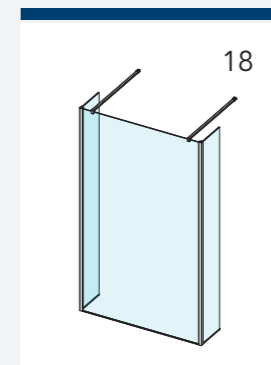

AYO® COLOUR CONFIGURATION GUIDE

Please note only configurations using 1200mm Straight Stabilising Bar, 650mm Angled Stabilising Bar, T Piece and Ultra Clear Corner Seal are possible in the premium colours;

- Brushed Brass (PVD)
- Matte Nickel (PVD)
- Polished Gold (PVD)
- Polished Stainless Steel
- White