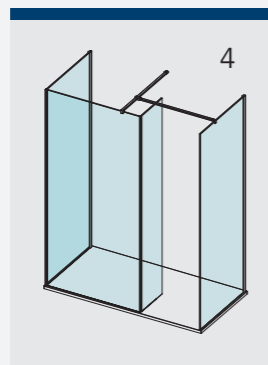

AYO® COLOUR CONFIGURATION GUIDE

Please note only configurations using 1200mm Straight Stabilising Bar, 650mm Angled Stabilising Bar, T Piece and Ultra Clear Corner Seal are possible in the premium colours;

- Brushed Brass (PVD)
- Matte Nickel (PVD)
- Polished Gold (PVD)
- Polished Stainless Steel
- White