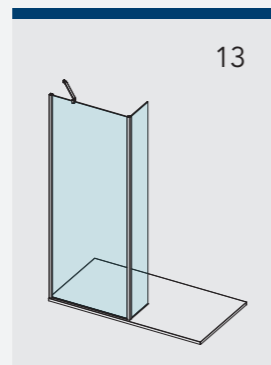

AYO® COLOUR CONFIGURATION GUIDE

Please note only configurations using 1200mm Straight Stabilising Bar, 650mm Angled Stabilising Bar, T Piece and Ultra Clear Corner Seal are possible in the premium colours;

- Brushed Brass (PVD)
- Matte Nickel (PVD)
- Polished Gold (PVD)
- Polished Stainless Steel
- White