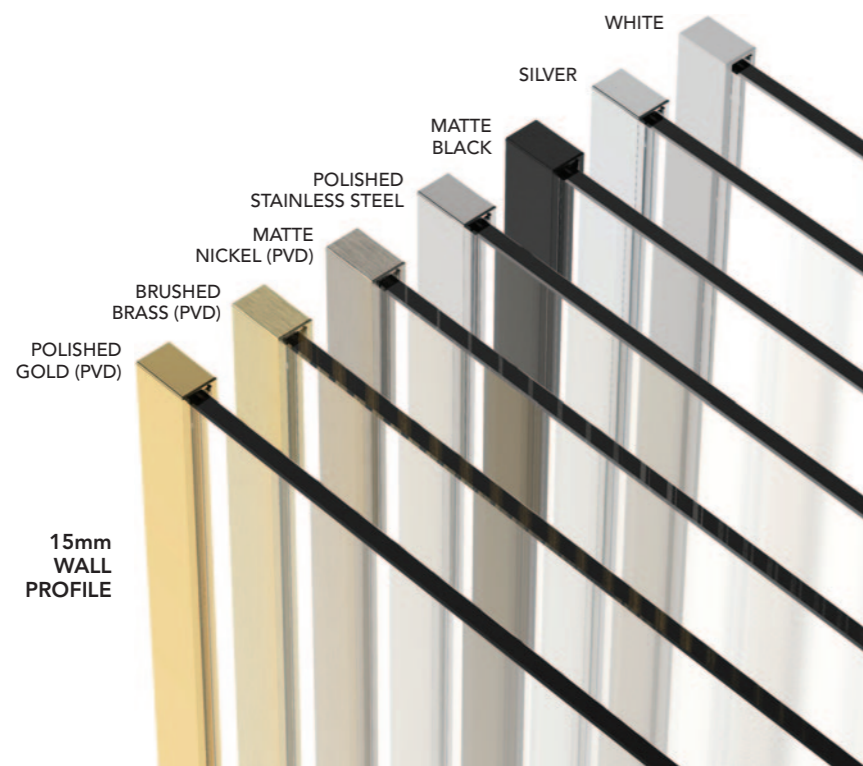

AYO[®] COLOUR

THE PVD PROCESS EXPLAINED

PVD - PHYSICAL VAPOUR DEPOSITION

PVD is a technique that applies colour on an atomic level to a base surface inside a vacuum chamber. This process physically changes the original base material to the desired colour composition, meaning that the surface won't wear off or degenerate over time.

- 1200mm Straight Stabilising Bar
- 650mm Angled Stabilising Bar
- T Piece

STABILISING BAR - FIXING TO ROTATING PANEL

MATTE BLACK T-PIECE FITTED WITH TWO STRAIGHT STABILISING BARS

GLASS JOINING BRACKET

FLOOR TO CEILING STABILISING BARS

POLISHED GOLD STRAIGHT STABILISING BAR

MATTE BLACK L-SHAPED STABILISING BAR

MATTE BLACK ANGLED STABILISING BAR

STAINLESS STEEL TOP OF GLASS TO CEILING STABILISING BAR

PROFILE SOLUTIONS

An array of wall profile solutions provides maximum versatility as each AYO wetroom aspiration becomes the reality.

All Profile solutions are available in the standard Silver and Black options.

AYO COLOUR

Please note: 15mm Wall Profile is available the premium colours - White, Brushed Brass, Matte Nickel, Stainless Steel and Polished Gold.