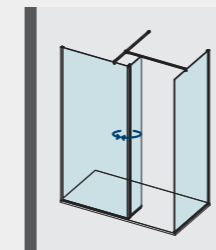

1. **CONFIGURATION 19**
2. ×2 Glass Panels
   - ×1 Rotating Panel
   - ×2 Wall Profiles
   - ×2 Straight Stabilising Bars
   - ×1 T Piece