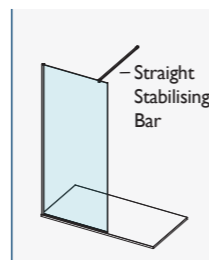

AYO® 8MM COMPLETE WETROOM KITS – SILVER & BLACK

For ease of ordering, we have created product codes for a complete wetroom, kits that cover the most popular wetroom configuration choices.

Each complete kit below includes a 10mm glass panel, 15mm wall profile and a suitable stabilising bar solution.

8MM COMPLETE MODULAR WETROOM KITS

SIZE	CODE – SILVER	CODE – BLACK
300mm	AYO8MWR30SC	AYO8MWR30BC
400mm	AYO8MWR40SC	AYO8MWR40BC
450mm	AYO8MWR45SC	AYO8MWR45BC
500mm	AYO8MWR50SC	AYO8MWR50BC
600mm	AYO8MWR60SC	AYO8MWR60BC
700mm	AYO8MWR70SC	AYO8MWR70BC
760mm	AYO8MWR76SC	AYO8MWR76BC
800mm	AYO8MWR80SC	AYO8MWR80BC
900mm	AYO8MWR90SC	AYO8MWR90BC
1000mm	AYO8MWR100SC	AYO8MWR100BC
1100mm	AYO8MWR110SC	AYO8MWR110BC
1200mm	AYO8MWR120SC	AYO8MWR120BC
1400mm	AYO8MWR140SC	AYO8MWR140BC
1400mm	AYO8MWR150SC	AYO8MWR150BC
1400mm	AYO8MWR160SC	AYO8MWR160BC
Double Entry Wetroom 1200mm – Complete Kit (Includes x2 1200mm Straight Stabilising Bars)	AYO8MWRD120SC	AYO8MWRD120BC