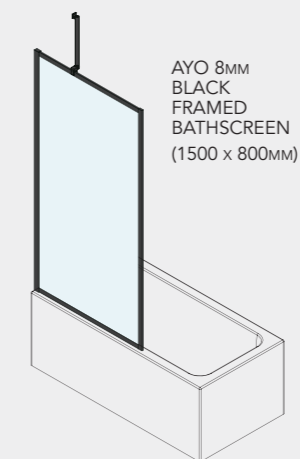

8MM OPAQUE GLASS WETROOM PANEL

FRAMED BATHSCREEN

The crisp contemporary lines of the AYO framed bathscreen provide a stylish focal point for the bathroom.

The black bathscreen frame has an anodised finish, making it a highly durable and guaranteed to stand the test of time. A silk screen print process is used to achieve a flush interior finish while ClearVue hydrophobic coating ensures the 8mm toughened glass remains easy to clean.

Expertly crafted, the AYO Framed Bathscreen will bring a harmonious look to the modern bathroom.

METAL FRAMEWORK SURROUNDS GLASS, ENSURING MAXIMUM DURABILITY

- 8mm TOUGHENED SAFETY GLASS
- 1500mm HEIGHT
- 350mm ANGLED STABILISING BAR INCLUDED
- CLEARVUE GLASS COATING
- BLACK PROFILES ONLY
- CONCEALED FIXINGS
- REVERSIBLE
- FIXED BATHSCREEN
- 20 YEAR GUARANTEE