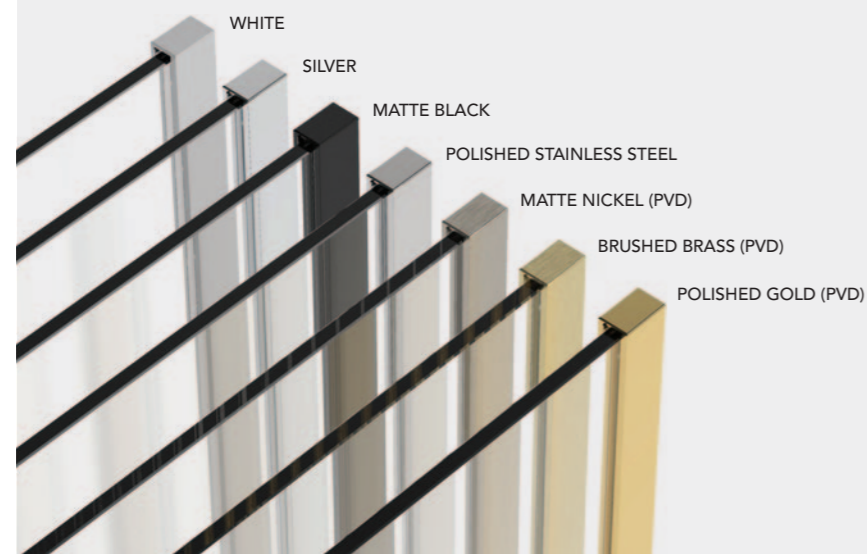

INTRODUCING AYO®

Satisfying the balance between luxury and versatility, **AYO** is an iconic range designed to transform your bathroom into the most perfect retreat.

The AYO Wetroom collection is available as standard in Silver and Black profile finishes, with an almost infinite number of wetroom configurations possible. The **NEW AYO Colour** collection offers 5 additional luxury finishes that will pair perfectly with the signature elements in your bathroom.

Enjoy extra design freedom by selecting from the following premium colour finish options;

- Brushed Brass (PVD)
- Matte Nickel (PVD)
- Polished Gold (PVD)
- Polished Stainless Steel*
- White

With an unwavering focus on product quality, **AYO Colour** uses PVD technology to achieve an exceptionally durable surface finish. The PVD coating is applied to high grade 304 stainless steel base materials. The result is a superbly robust and hardwearing wetroom designed to stand the test of time. Testament to the quality of the surface finish, all **AYO Colour Wetrooms** are supplied with a Flair 20 year guarantee.

The Perfect Colour Match – Every time

The PVD process allows Flair to more precisely match all **AYO Colour** sub-assemblies such as the wall profiles, cover caps and stabilising bars.

AYO DOUBLE ENTRY WETROOM
BRUSHED BRASS - CONFIGURATION 15

PERSONALISE YOUR SHOWERING SPACE

*AYO Polished Stainless Steel is crafted from high grade 304 stainless steel.

8+10mm TOUGHENED SAFETY GLASS	2000mm HEIGHT	RANGE OF STABILISING SOLUTIONS AVAILABLE	WETROOM OR SHOWER TRAY INSTALLATION	CLEARVUE GLASS COATING	MULTIPLE COLOUR FINISHES AVAILABLE	ALUMINIUM FLOOR PROTECTOR STRIP AVAILABLE
ULTRA CLEAR BOTTOM FLOOR PROTECTOR STRIP INCLUDED	REVERSIBLE	ULTRA CLEAR SEALS	CONCEALED FIXINGS	ALTERNATIVE FIXING OPTIONS	ECO FRIENDLY PVD TECHNOLOGY	20 YEAR GUARANTEE