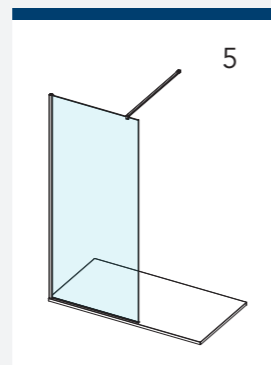

AYO® COLOUR CONFIGURATION GUIDE

Please note only configurations using 1200mm Straight Stabilising Bar, 650mm Angled Stabilising Bar, T Piece and Ultra Clear Corner Seal are possible in the premium colours;

- Brushed Brass (PVD)
- Matte Nickel (PVD)
- Polished Gold (PVD)
- Polished Stainless Steel
- White