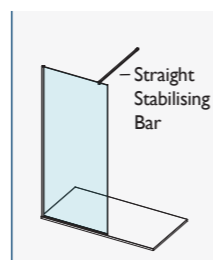

Each complete kit below includes a 10mm glass panel, 15mm wall profile and a suitable stabilising bar solution.

10MM COMPLETE MODULAR WETROOM KITS

SIZE	CODE – SILVER	CODE – BLACK
300mm	AYO10MWR30SC	AYO10MWR30BC
400mm	AYO10MWR40SC	AYO10MWR40BC
450mm	AYO10MWR45SC	AYO10MWR45BC
500mm	AYO10MWR50SC	AYO10MWR50BC
600mm	AYO10MWR60SC	AYO10MWR60BC
700mm	AYO10MWR70SC	AYO10MWR70BC
760mm	AYO10MWR76SC	AYO10MWR76BC
800mm	AYO10MWR80SC	AYO10MWR80BC
900mm	AYO10MWR90SC	AYO10MWR90BC
1000mm	AYO10MWR100SC	AYO10MWR100BC
1100mm	AYO10MWR110SC	AYO10MWR110BC
1200mm	AYO10MWR120SC	AYO10MWR120BC
1400mm	AYO10MWR140SC	AYO10MWR140BC
Double Entry Wetroom 1200mm – Complete Kit (Includes x2 1200mm Straight Stabilising Bars)	AYO10MWRD120SC	AYO10MWRD120BC