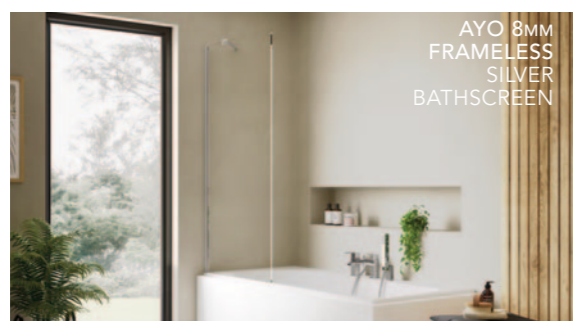

AYO®

8MM BATHSCREENS

AYO 8MM BATHSCREENS

PRODUCT DESCRIPTION	COLOUR	CODE
8mm Bathscreen 1500 x 800mm with Clear Glass	Matte Black	AYO8BSBC
8mm Framed Border 1500 x 800mm Bathscreen with Clear Glass Complete	Matte Black	AYO8FBSBBC
8mm Linear Framed Border 1500 x 800mm Bathscreen with Clear Glass Complete	Matte Black	AYO8FHBSBBC
8mm Bathscreen 1500 x 800mm with Clear Glass - NEW	Silver	AYO8BSSC
8mm Bathscreen 1500 x 800mm with Clear Glass - NEW MAY 2023	Brushed Brass	AYO8BSBRBC