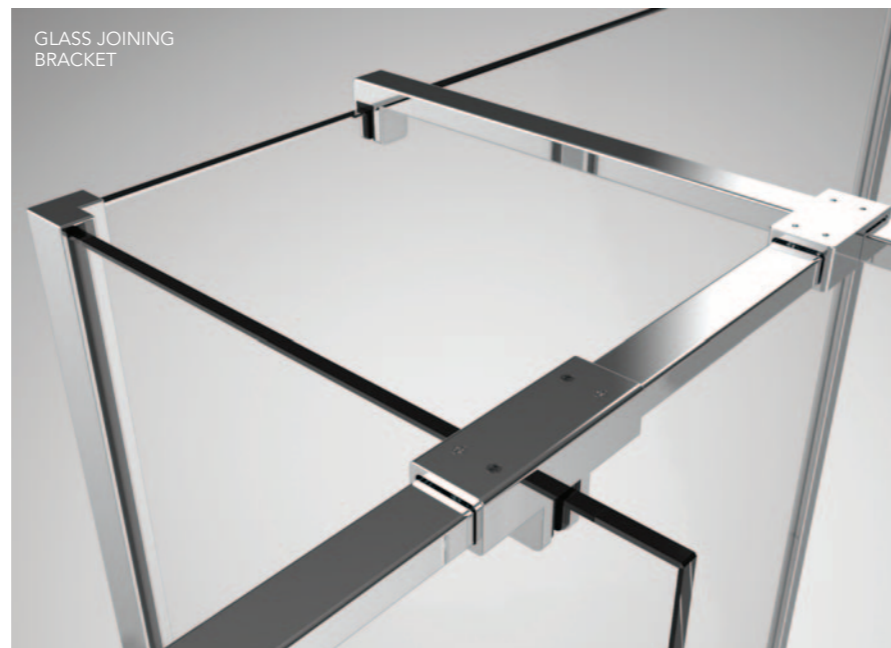

- 1200mm Straight Stabilising Bar
- 650mm Angled Stabilising Bar
- T Piece

STABILISING BAR - FIXING TO ROTATING PANEL

MATTE BLACK T-PIECE FITTED WITH TWO STRAIGHT STABILISING BARS

GLASS JOINING BRACKET

FLOOR TO CEILING STABILISING BARS