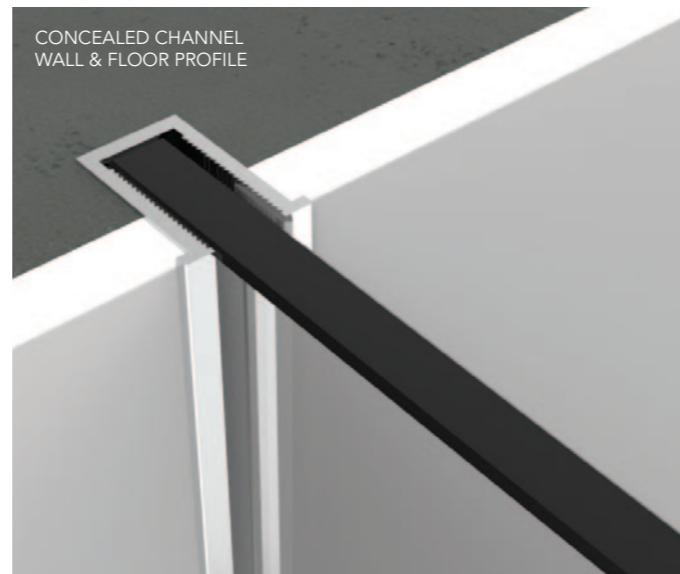

PROFILE SOLUTIONS

An array of wall profile solutions provides maximum versatility as each AYO wetroom aspiration becomes the reality.

All Profile solutions are available in the standard Silver and Black options.

AYO COLOUR

Please note: 15mm Wall Profile is available the premium colours - White, Brushed Brass, Matte Nickel, Stainless Steel and Polished Gold.

SEAL SOLUTIONS

AYO maximizes your shower's visual appeal by offering an extensive selection of discreet ultra clear seal options.