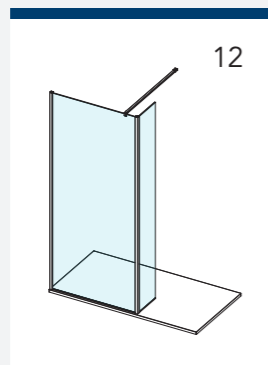

AYO® COLOUR CONFIGURATION GUIDE

Please note only configurations using 1200mm Straight Stabilising Bar, 650mm Angled Stabilising Bar, T Piece and Ultra Clear Corner Seal are possible in the premium colours;

- Brushed Brass (PVD)
- Matte Nickel (PVD)
- Polished Gold (PVD)
- Polished Stainless Steel
- White