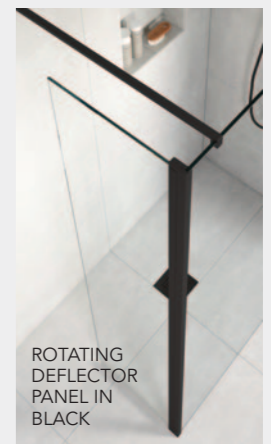

WETROOM DEFLECTOR PANEL

FIXED & ROTATING

Combining effortlessly with AYO wetroom panels, our range of fixed and rotating deflector panels offers comprehensive splash protection whilst maintaining an elegant, tranquil aesthetic within your bathroom.

Showcasing spacious access to the shower area, the rotating deflector design can be folded to an impressive 180 degrees.*

Enhance your wetroom design by choosing a minimal ultra clear corner joining seal - maximising your showers visual appeal.

A range of deflector panel sizes are available alongside a selection of stabilising bar configurations to suit your individual needs. Rotating panels can also be retrofitted.

CHOOSE YOUR CONFIGURATION

8+10mm
TOUGHENED SAFETY GLASS

FOR A CORNER SPACE

FOR AN ALCOVE SPACE

- x1 Glass Panel
- x1 Wall Profile
- x1 Straight Stabilising Bar
- x1 Rotating Panel

- x2 Glass Panel
- x1 Wall Profile
- x1 Ultra Clear Corner Seal
- x1 Glass Joining Bracket
- x1 Straight Stabilising Bar

- x2 Glass Panels
- x1 Wall Profile
- x1 Ultra Clear Corner Seal
- x1 Angled Stabilising bar

- x2 Glass Panels
- x1 Wall Profile
- x1 Ultra Clear Corner Seal
- x1 Straight Stabilising Bar

AVAILABLE IN SILVER, MATTE BLACK AND WHITE

*Please Note:
Rotating Deflector Panels available in Silver and Black only.