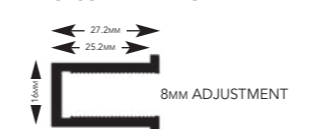

AYO® 8MM MODULAR COLLECTION – SILVER & BLACK

WETROOM PANEL 8mm GLASS / 2000mm HIGH
SUITABLE FOR USE ON WETROOM FLOOR OR TRAY

MODULAR WETROOM ORDER PROCESS:

- STEP 1 – CHOOSE AYO 8MM GLASS PANEL SIZE
- STEP 2 – CHOOSE WALL PROFILE (SILVER OR BLACK)
- STEP 3 – CHOOSE STABILISING SOLUTION REQUIRED (SILVER OR BLACK)
- STEP 4 – CHOOSE CHOOSE GLASS CONNECTING / ACCESSORIES OPTIONS (IF REQUIRED)

STEP 1 – 8MM GLASS PANEL ONLY

SIZE	CODE
300mm	AYO8MW30C
400mm	AYO8MW40C
450mm	AYO8MW45C
500mm	AYO8MW50C
600mm	AYO8MW60C
700mm	AYO8MW70C
760mm	AYO8MW76C
800mm	AYO8MW80C
900mm	AYO8MW90C
1000mm	AYO8MW100C
1100mm	AYO8MW110C
1200mm	AYO8MW120C
1400mm	AYO8MW140C
1500mm	AYO8MW150C
1600mm	AYO8MW160C

STEP 2 – WALL PROFILE

PRODUCT DESCRIPTION	CODE – SILVER	CODE - BLACK
15mm Wall Profile	AYOMW15WJS	AYOMW15WJB
35mm Wall Profile	AYOMW35WJS	AYOMW35WJB
Recessed Channel Wall and Floor Profile 2000mm (2 Piece)	AYOMWCWJS	AYOMWCWJB

STEP 3 – STABILISER - SILVER & BLACK

Straight Stabilising Bar

PRODUCT DESCRIPTION	CODE – SILVER	CODE – BLACK
1200mm Straight Stabilising Bar	AYOSSBS	AYOSSBB
1400mm Straight Stabilising Bar	AYO140SSBS	AYO140SSBB

Angled Stabilising Bar

PRODUCT DESCRIPTION	CODE – SILVER	CODE – BLACK
350mm Angled Stabilising Bar - Short for 300mm & 400mm Wetrooms	AYOASBS-SH	AYOASBB-SH
650mm Angled Stabilising Bar	AYOASBS	AYOASBB

Ceiling Stabilising Bar

PRODUCT DESCRIPTION	CODE – SILVER	CODE – BLACK
Top of Glass to Ceiling Stabilising Bar - 650mm	AYOCSBS	AYOCSBB
Floor to Ceiling Stabilising Bar - 2600mm	AYOFCSBS	AYOFCSBB
Two Piece Floor to Ceiling Stabilising Bar - 2600mm	AYOF2CSBS	AYOF2CSBB

Other Stabilising Bars