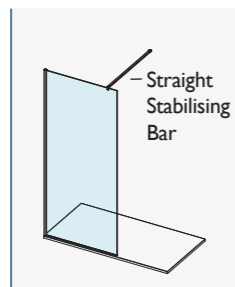

NEW

8MM OPAQUE GLASS WETROOM

The AYO opaque glass wetroom panel is designed to bring elegance and grace to your bathroom space.

AYO opaque is a practical choice for those who want to add privacy to their bathroom without sacrificing on functionality.

Available in a silver & matte black finish, with a variety of size options to choose from.

8mm TOUGHENED SAFETY GLASS	 FOR A CORNER SPACE
 FOR AN ALCOVE SPACE	 2000mm HEIGHT
 REVERSIBLE	WETROOM OR SHOWER TRAY INSTALLATION

8MM OPAQUE GLASS WETROOM PANEL