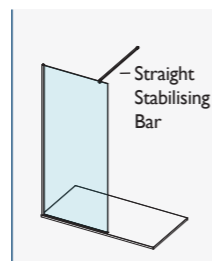

Each complete kit below includes a 10mm glass panel, 15mm wall profile and a suitable stabilising bar solution.

10MM COMPLETE MODULAR WETROOM KITS

SIZE	CODE - BRUSHED BRASS	CODE - POLISHED GOLD
450mm	AYO10MWR45-CBRB	AYO10MWR45-CPG
500mm	AYO10MWR50-CBRB	AYO10MWR50-CPG
600mm	AYO10MWR60-CBRB	AYO10MWR60-CPG
700mm	AYO10MWR70-CBRB	AYO10MWR70-CPG
760mm	AYO10MWR76-CBRB	AYO10MWR76-CPG
800mm	AYO10MWR80-CBRB	AYO10MWR80-CPG
900mm	AYO10MWR90-CBRB	AYO10MWR90-CPG
1000mm	AYO10MWR100-CBRB	AYO10MWR100-CPG
1100mm	AYO10MWR110-CBRB	AYO10MWR110-CPG
1200mm	AYO10MWR120-CBRB	AYO10MWR120-CPG
1400mm	AYO10MWR140-CBRB	AYO10MWR140-CPG