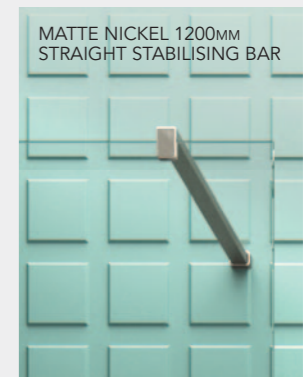

CHOOSE YOUR CONFIGURATION

CONFIGURATION 15

- ×1 Glass Panel
- ×2 Straight Stabilising Bar

CONFIGURATION 16

- ×1 Glass Panel
- ×2 Floor to Ceiling Stabilising Bars

CONFIGURATION 17

- ×1 Glass Panel
- ×2 Fixed Panels
- ×2 Glass Joining Brackets
- ×2 Ultra Clear Corner Seals