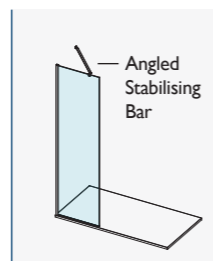

AYO® 10MM COMPLETE WETROOM KITS – SILVER & BLACK

For ease of ordering, we have created product codes for a complete wetroom, kits that cover the most popular wetroom configuration choices.

Each complete kit below includes a 10mm glass panel, 15mm wall profile and a suitable stabilising bar solution.

10MM COMPLETE MODULAR WETROOM KITS

SIZE	CODE – SILVER	CODE – BLACK
300mm	AYO10MWR30SC	AYO10MWR30BC
400mm	AYO10MWR40SC	AYO10MWR40BC
450mm	AYO10MWR45SC	AYO10MWR45BC
500mm	AYO10MWR50SC	AYO10MWR50BC
600mm	AYO10MWR60SC	AYO10MWR60BC
700mm	AYO10MWR70SC	AYO10MWR70BC
760mm	AYO10MWR76SC	AYO10MWR76BC
800mm	AYO10MWR80SC	AYO10MWR80BC
900mm	AYO10MWR90SC	AYO10MWR90BC
1000mm	AYO10MWR100SC	AYO10MWR100BC
1100mm	AYO10MWR110SC	AYO10MWR110BC
1200mm	AYO10MWR120SC	AYO10MWR120BC
1400mm	AYO10MWR140SC	AYO10MWR140BC
Double Entry Wetroom 1200mm – Complete Kit (Includes x2 1200mm Straight Stabilising Bars)	AYO10MWRD120SC	AYO10MWRD120BC