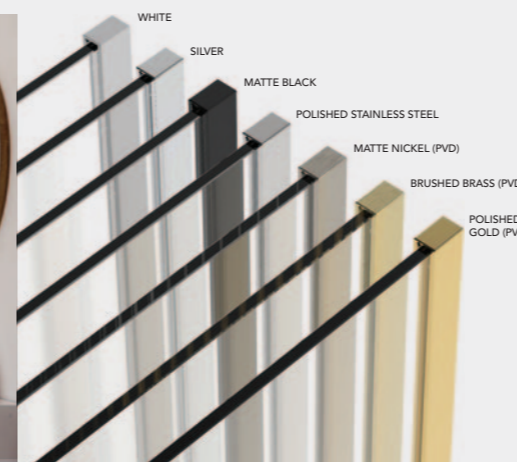

Please Note: Colour PVD Finishes only available on 1200mm straight or 650mm angled stabilising bars.