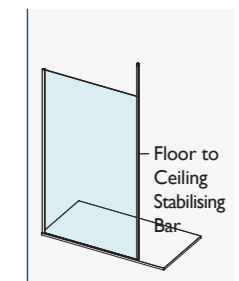

Other Stabilising Bars

PRODUCT DESCRIPTION	CODE - SILVER	CODE - BLACK
L Shape Stabilising Bar - Length 1410mm / Height 220mm	AYOLSSBS	AYOLSSBB
Rotating Panel Stabilising Bar - 1200mm	AYORPSBS	AYORPSBB
1200mm Double Glass Bracket Stabilising Bar	AYODGBSBS	AYODGBSBB