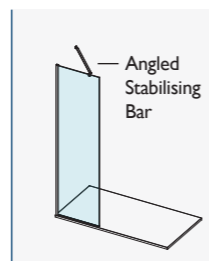

AYO® 8MM COMPLETE WETROOM KITS – SILVER & BLACK

For ease of ordering, we have created product codes for a complete wetroom, kits that cover the most popular wetroom configuration choices.

Each complete kit below includes a 10mm glass panel, 15mm wall profile and a suitable stabilising bar solution.

8MM COMPLETE MODULAR WETROOM KITS

SIZE	CODE – SILVER	CODE – BLACK
300mm	AYO8MWR30SC	AYO8MWR30BC
400mm	AYO8MWR40SC	AYO8MWR40BC
450mm	AYO8MWR45SC	AYO8MWR45BC
500mm	AYO8MWR50SC	AYO8MWR50BC
600mm	AYO8MWR60SC	AYO8MWR60BC
700mm	AYO8MWR70SC	AYO8MWR70BC
760mm	AYO8MWR76SC	AYO8MWR76BC
800mm	AYO8MWR80SC	AYO8MWR80BC
900mm	AYO8MWR90SC	AYO8MWR90BC
1000mm	AYO8MWR100SC	AYO8MWR100BC
1100mm	AYO8MWR110SC	AYO8MWR110BC
1200mm	AYO8MWR120SC	AYO8MWR120BC
1400mm	AYO8MWR140SC	AYO8MWR140BC
1400mm	AYO8MWR150SC	AYO8MWR150BC
1400mm	AYO8MWR160SC	AYO8MWR160BC
Double Entry Wetroom 1200mm – Complete Kit (Includes x2 1200mm Straight Stabilising Bars)	AYO8MWRD120SC	AYO8MWRD120BC