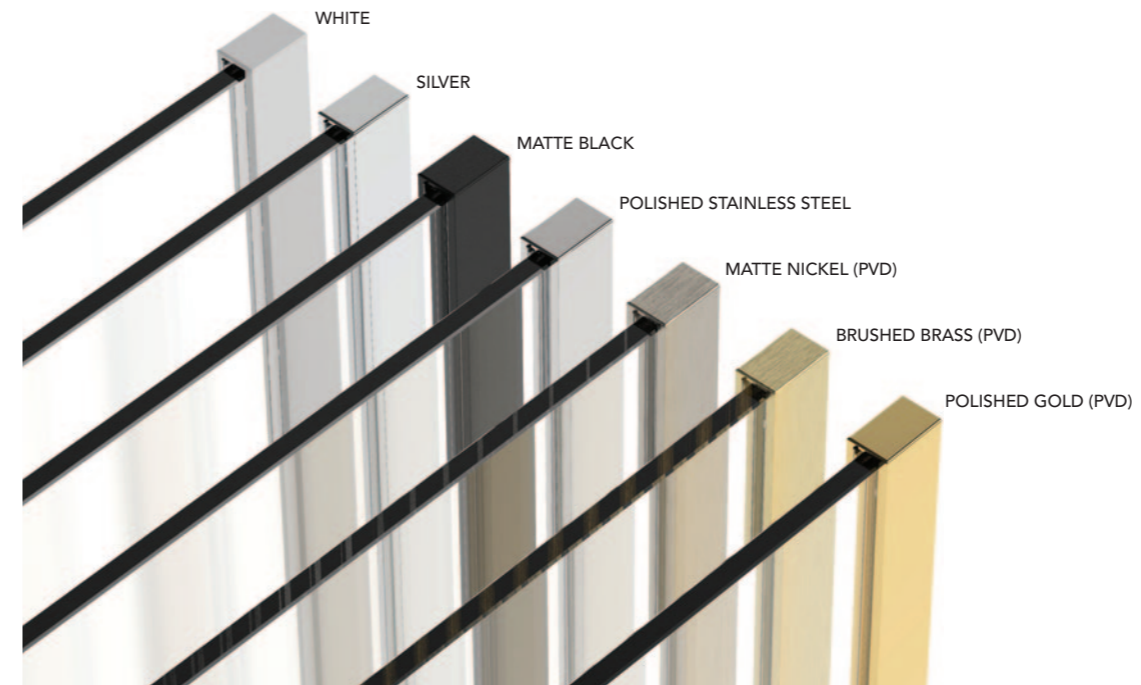

All Profile solutions are available in the standard Silver and Black options.

AYO COLOUR

Please note: 15mm Wall Profile is available the premium colours - White, Brushed Brass, Matte Nickel, Stainless Steel and Polished Gold.

SEAL SOLUTIONS

AYO maximizes your shower's visual appeal by offering an extensive selection of discreet ultra clear seal options.

SILVER & MATTE BLACK CONFIGURATION GUIDE

With an almost infinite choice of wetroom configurations, AYO provides maximum flexibility as you personalise your dream shower space.

 – Indicates Rotating Deflector Panel

AYO® COLOUR CONFIGURATION GUIDE

Please note only configurations using 1200mm Straight Stabilising Bar, 650mm Angled Stabilising Bar, T Piece and Ultra Clear Corner Seal are possible in the premium colours;

- Brushed Brass (PVD)
- Matte Nickel (PVD)
- Polished Gold (PVD)
- Polished Stainless Steel
- White

WETROOM PANEL

Simple yet stylish, the AYO 10mm wetroom panel is a luxurious style statement for any bathroom.