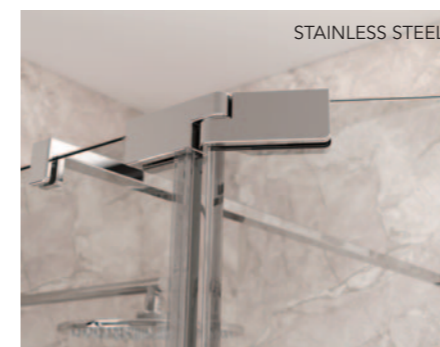

HINGED ROTATING DEFLECTOR PANEL

The AYO Hinge Rotating deflector panel offers both visual appeal and practical functionality.

Designed to fit alongside an AYO wetroom panel, these minimalist glass rotating panels can be folded to an impressive 180 degrees. This allows for generous access to the shower, whilst protecting the bathroom from unwanted water splash.

Available in a variety of premium colour finishes, there is an option to suit all bathroom needs. The frameless design of the hinge rotating panel delivers an effortless luxury to the wetroom shower zone.

- **8mm**
  TOUGHENED
  SAFETY GLASS
- **2000mm**
  HEIGHT
- REVERSIBLE
- **WETROOM
  OR
  SHOWER
  TRAY**
  INSTALLATION