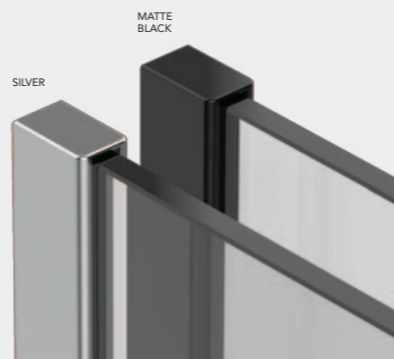

MATTE BLACK

SILVER