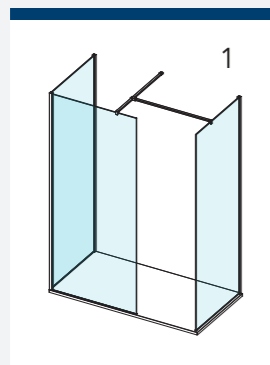

AYO® COLOUR CONFIGURATION GUIDE

Please note only configurations using 1200mm Straight Stabilising Bar, 650mm Angled Stabilising Bar, T Piece and Ultra Clear Corner Seal are possible in the premium colours;

- Brushed Brass (PVD)
- Matte Nickel (PVD)
- Polished Gold (PVD)
- Polished Stainless Steel
- White