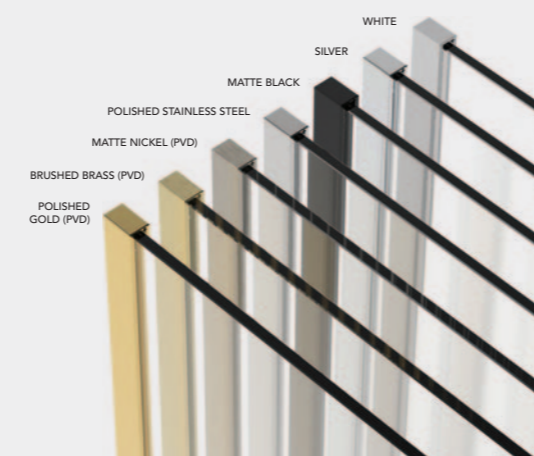

- x1 Glass Panel
- x1 Wall Profile
- x1 Floor to Ceiling Stabilising Bar

CONFIGURATION 10

- x1 Glass Panel
- x1 Wall Profile
- x1 Top of Glass to Ceiling Stabilising Bar

CONFIGURATION 5 IN SILVER

CONFIGURATION 7 IN (SILVER & BLACK ONLY)