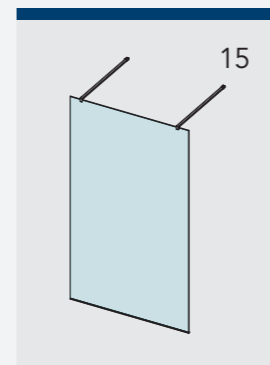

AYO® COLOUR CONFIGURATION GUIDE

Please note only configurations using 1200mm Straight Stabilising Bar, 650mm Angled Stabilising Bar, T Piece and Ultra Clear Corner Seal are possible in the premium colours;

- Brushed Brass (PVD)
- Matte Nickel (PVD)
- Polished Gold (PVD)
- Polished Stainless Steel
- White