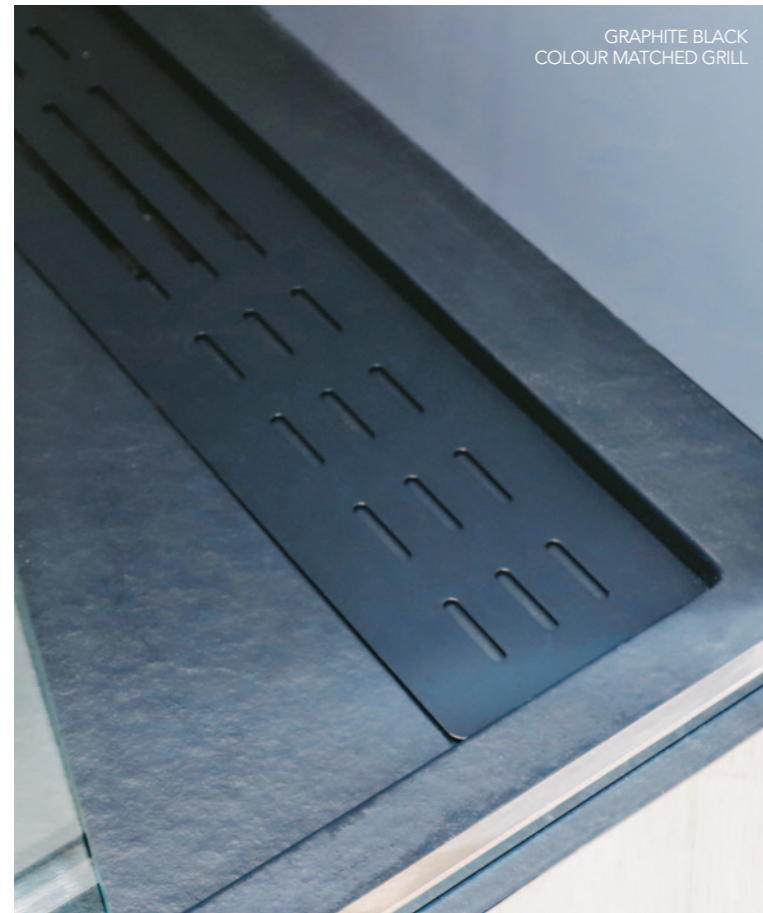

COLOUR MATCHED WASTE GRILLS

COLOURED GRILLS

PRODUCT DESCRIPTION	CODE
Gemstone Grill 70mm - Linear Graphite Black	GEMG70LB
Gemstone Grill 70mm - Linear Chrome	GEMG70LC
Gemstone Grill 70mm - Linear Flint Grey	GEMG70LG
Gemstone Grill 70mm - Linear White	GEMG70LW
Gemstone Grill 80mm - Linear Graphite Black	GEMG80LB
Gemstone Grill 80mm - Linear Chrome	GEMG80LC
Gemstone Grill 80mm - Linear Flint Grey	GEMG80LG
Gemstone Grill 80mm - Linear White	GEMG80LW
Gemstone Grill 90mm - Linear Graphite Black	GEMG90LB
Gemstone Grill 90mm - Linear Chrome	GEMG90LC
Gemstone Grill 90mm - Linear Flint Grey	GEMG90LG
Gemstone Grill 90mm - Linear White	GEMG90LW
Gemstone Grill Square - Graphite Black	GEMGSB
Gemstone Grill Square - Chrome	GEMGSC
Gemstone Grill Square - Flint Grey	GEMGSG
Gemstone Grill Square - White	GEMGSW
Gemstone Grill Square - Onyx Black	GEMGSOB

GEMSTONE INFORMATION

GUARANTEE

Your Gemstone tray must be inspected 100% before installation. Fitting of tray is acceptance of quality. Please read fitting instructions fully before installation.

Before tiling and placing the screen or any other fixed material on the shower tray, please make sure that the perimeters of your tray are 100% level in all directions.

The guarantee only covers the replacement or repair of the product and excludes any other compensation, assembly or travel costs.

Gemstone Trays are guaranteed for 2 years, in accordance with current European regulations.

The following are excluded from the guarantee:

- Damage caused by misuse
- Damage caused by the use of unsuitable cleaning materials (do not use products containing acids, alcohol, chlorine or solvents, do not spill drain cleaners onto the shower tray, do not use metallic or scouring pads)
- Damage caused by improper installation
- Damage caused by the improper handling of the product

Our products must be installed by qualified personnel to be eligible for the product guarantee. An installation guide will be delivered with the tray for its proper placement.

Before installing the tray you should make sure that:

- The tray drains well and is 100% level
- It has no anomalies
- **The tray has been stored in a horizontal position, on a flat surface, until installation**

CLEANING

- Routine: rinse and leave to dry
- Thorough: rub with a soft cloth with neutral liquid detergent; for limescale prevention use an anti-lime product

Please note, Gemstone Trays are manufactured from a natural stone resin composition. You must allow for a tray thickness tolerance of 2 - 3mm.

CHEMICAL TESTS

Chemical resistance tested in accordance with UNE-EN 12527 - No deterioration.

CHEMICAL TESTING COMPOSITION

Acetyl acid (10%), sodium hydroxide (10%), ethanol (70%), bleach, methylene blue (1%).

CLEANING SOLVENT (PRODUCT)	EXPOSURE TIME (DAYS)	RESULT OF VISUAL INSPECTION
Don Limpio Neutral PH	4	No Visible Effect
Perfumed Home Bleach	4	Slight Bleaching
Ace	4	Slight Bleaching
Perfumed Ammonia	4	No Visible Effect
Viakal	4	Slight Bleaching
Cillit Bang	4	No Visible Effect
KH-7 Anti-lime	4	No Visible Effect
White Wine Vinegar	4	No Visible Effect
Povidone Iodine	4	No Visible Effect
Hydrochloric Acid	4	No Visible Effect
Hydrogen Peroxide	4	No Visible Effect
Cleaning Solvent	4	No Visible Effect
Methylated Spirits	4	No Visible Effect
Acetone	4	No Visible Effect
Nail Polish Remover	4	No Visible Effect

PACKAGING AND STORAGE

The products are delivered packed in individual boxes with expanded polystyrene reinforcements, including the drainage grate. **Gemstone trays must be stored in a horizontal position on a flat surface until installation. This prevents the tray from losing shape.**

FAQ

Can it be cut?

Yes, with a diamond cutting wheel.

Note - Maximum trim of 200mm on rectangular waste trays. Maximum trim of 100mm on linear waste trays, with the cut applied to opposite end to the linear drain.