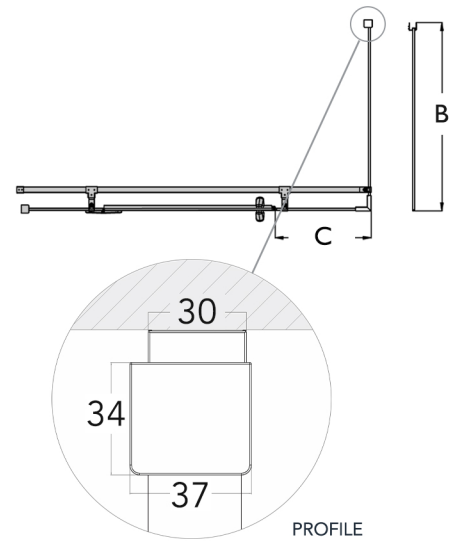

2000mm Height
ClearVue Glass Coating
20mm Door Adjustment

20mm Corner Side Panel Adjustment
Seamless Interior Cover Strips
20 Year Guarantee Against Manufacturing Defects*

(MEASUREMENTS IN MM)

SPECIFICATIONS

SIDE PANEL SIZE	ADJUSTMENT A (min - max)	FIXED PANEL B	PRODUCT WEIGHT	PRODUCT CODE	
				SILVER	BLACK
700mm	660 - 680mm	635mm	28.50kg	OROCSP70SC	N/A
760mm	720 - 740mm	695mm	31.50kg	OROCSP76SC	N/A
800mm	760 - 780mm	735mm	33.00kg	OROCSP80SC	OROCSP80BC
900mm	860 - 880mm	835mm	37.00kg	OROCSP90SC	OROCSP90BC
1000mm	960 - 980mm	935mm	41.00kg	OROCSP100SC	N/A

CORNER INLINE GLASS	DIMENSION C	PRODUCT WEIGHT	PRODUCT CODE	
			SILVER	BLACK
100mm	123mm	5.50kg	OROCIL10SC	N/A
200mm	223mm	9.50kg	OROCIL20SC	N/A
300mm	323mm	13.50kg	OROCIL30SC	OROCIL30BC
400mm	423mm	17.50kg	OROCIL40SC	OROCIL40BC

KIT (FOR ORO HINGE, ORO BIFOLD)	PRODUCT CODE
Corner Inline Panel 100mm Kit	OROKIT1
Corner Inline Panel 200mm Kit	OROKIT2
Corner Inline Panel 300mm Kit	OROKIT3
Corner Inline Panel 400mm Kit	OROKIT4

*Dimension D at maximum adjustment will be 20mm short of the nominal size and at minimum adjustment will be 40mm short of the nominal size reflecting the 20mm profile adjustment (e.g) OROHDI20SC + OROKIT2 + OROCSP90SC will have a dimension D of 1360 - 1380mm. Dimension A will be 860 - 880mm profile to profile.