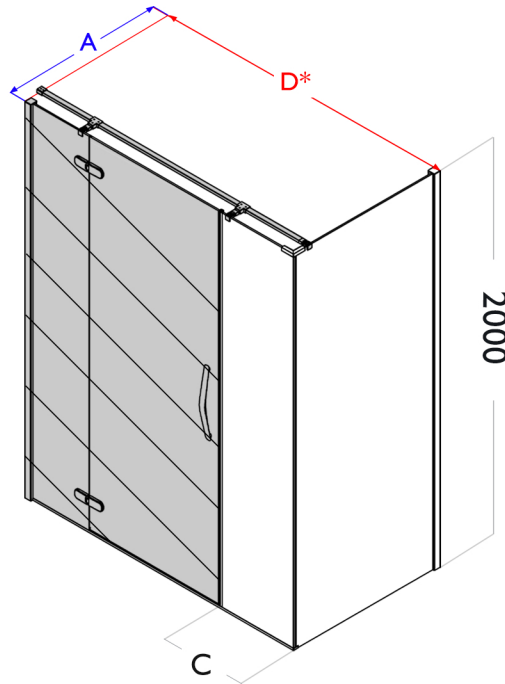

ULTRA FRAMELESS CORNER SIDE PANEL

To be paired with ORO BIFOLD DOOR, ORO HINGE DOOR, ORO HINGE AND INLINE DOOR

EN 14428:2015+A1:2018 (shower enclosures)
EN 12150-1:2013 (glass in building)
8mm Toughened Safety Glass

2000mm Height
ClearVue Glass Coating
20mm Door Adjustment

20mm Corner Side Panel Adjustment
Seamless Interior Cover Strips
20 Year Guarantee Against Manufacturing Defects*

(MEASUREMENTS IN MM)

SPECIFICATIONS

SIDE PANEL SIZE	ADJUSTMENT A (min - max)	FIXED PANEL B	PRODUCT WEIGHT	PRODUCT CODE	
				SILVER	BLACK
700mm	660 - 680mm	635mm	28.50kg	OROCSP70SC	N/A
760mm	720 - 740mm	695mm	31.50kg	OROCSP76SC	N/A
800mm	760 - 780mm	735mm	33.00kg	OROCSP80SC	OROCSP80BC
900mm	860 - 880mm	835mm	37.00kg	OROCSP90SC	OROCSP90BC
1000mm	960 - 980mm	935mm	41.00kg	OROCSP100SC	N/A

CORNER INLINE GLASS	DIMENSION C	PRODUCT WEIGHT	PRODUCT CODE	
			SILVER	BLACK
100mm	123mm	5.50kg	OROCIL10SC	N/A
200mm	223mm	9.50kg	OROCIL20SC	N/A
300mm	323mm	13.50kg	OROCIL30SC	OROCIL30BC
400mm	423mm	17.50kg	OROCIL40SC	OROCIL40BC