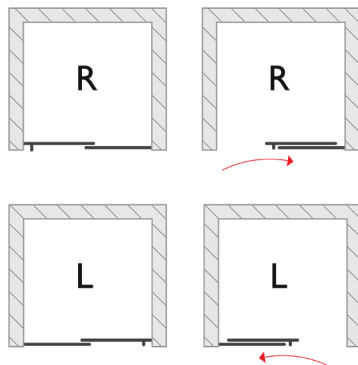

## SLIDER DOOR

EN 14428:2015+A1:2018 (shower enclosures)  
EN 12150-1:2013 (glass in building)  
EN ISO7599 (anodizing of aluminium and its alloys)  
8mm Toughened Safety Glass  
Overall 40mm Profile Adjustment

2000mm Height  
10mm Ultra Low Bottom Rail  
Crafted Handle Design  
ClearVue Glass Coating  
Patented Magnetic Guide System

Seamless Interior Cover Strips  
Cushion Close Dampener Mechanism  
Ultra Clear Seals  
20 Year Guarantee Against Manufacturing Defects\*

## SPECIFICATIONS

PRODUCT SIZE	ADJUSTMENT X (min - max)	DOOR ACCESS Y	GLASS PANEL A	PRODUCT WEIGHT	PRODUCT CODE	
					SILVER	BLACK
1100mm L	1060 - 1100mm	430mm	485mm	52.50kg	OROSA110LSC	N/A
1100mm R	1060 - 1100mm	430mm	485mm	52.50kg	OROSA110RSC	N/A
1200mm L	1160 - 1200mm	480mm	535mm	56.50kg	OROSA120LSC	OROSA120LBC
1200mm R	1160 - 1200mm	480mm	535mm	56.50kg	OROSA120RSC	OROSA120RBC
1400mm L	1360 - 1400mm	580mm	635mm	66.00kg	OROSA140LSC	OROSA140LBC
1400mm R	1360 - 1400mm	580mm	635mm	66.00kg	OROSA140RSC	OROSA140RBC
1500mm L	1460 - 1500mm	580mm	735mm	71.00kg	OROSA150LSC	OROSA150LBC
1500mm R	1460 - 1500mm	580mm	735mm	71.00kg	OROSA150RSC	
1600mm L	1560 - 1600mm	580mm	835mm	74.50kg	OROSA160LSC	
1600mm R	1560 - 1600mm	580mm	835mm	74.50kg	OROSA160RSC	