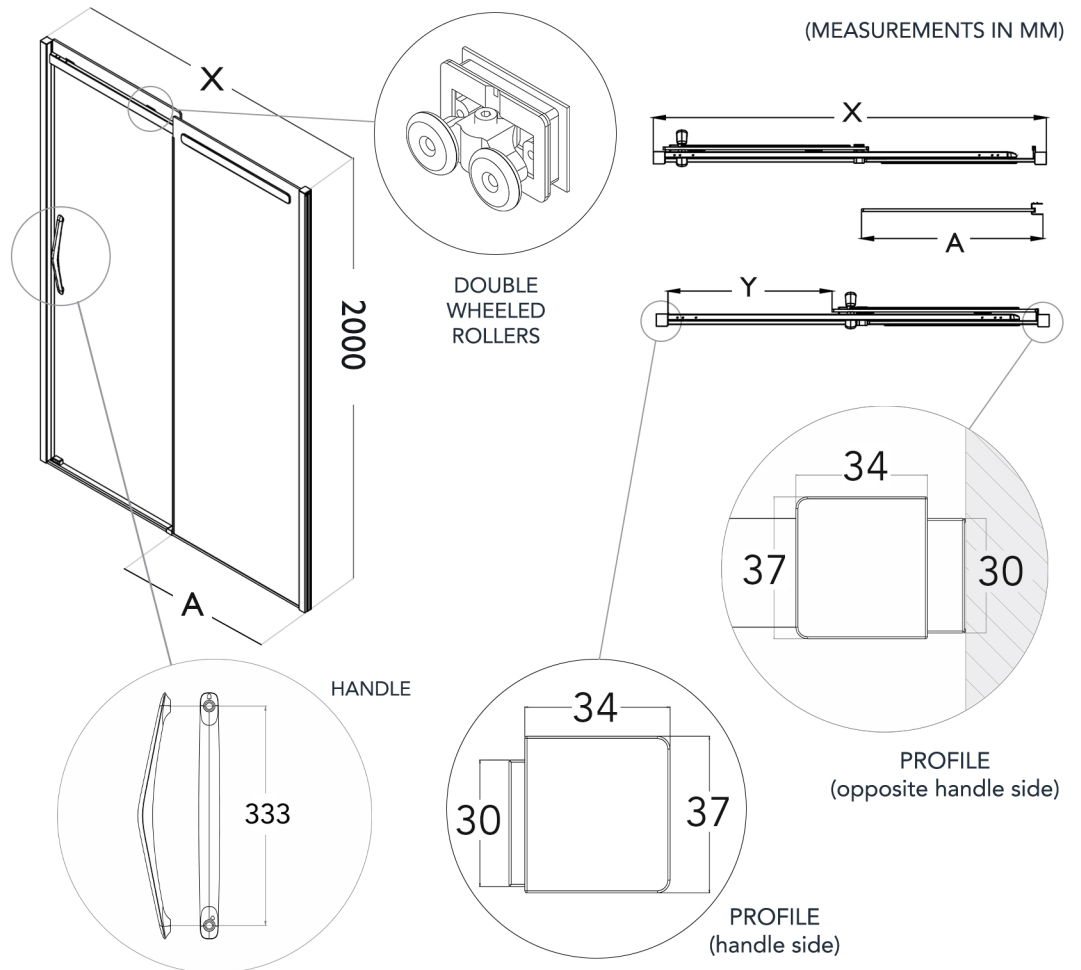

## SLIDER DOOR

EN 14428:2015+A1:2018 (shower enclosures)  
EN 12150-1:2013 (glass in building)  
EN ISO7599 (anodizing of aluminium and its alloys)  
8mm Toughened Safety Glass  
Overall 40mm Profile Adjustment

2000mm Height  
10mm Ultra Low Bottom Rail  
Crafted Handle Design  
ClearVue Glass Coating  
Patented Magnetic Guide System

Seamless Interior Cover Strips  
Cushion Close Dampener Mechanism  
Ultra Clear Seals  
20 Year Guarantee Against Manufacturing Defects\*

## SPECIFICATIONS

PRODUCT SIZE	ADJUSTMENT X (min - max)	DOOR ACCESS Y	GLASS PANEL A	PRODUCT WEIGHT	PRODUCT CODE	
					SILVER	BLACK
1100mm L	1060 - 1100mm	430mm	485mm	52.50kg	OROSA110LSC	N/A
1100mm R	1060 - 1100mm	430mm	485mm	52.50kg	OROSA110RSC	N/A
1200mm L	1160 - 1200mm	480mm	535mm	56.50kg	OROSA120LSC	OROSA120LBC
1200mm R	1160 - 1200mm	480mm	535mm	56.50kg	OROSA120RSC	OROSA120RBC
1400mm L	1360 - 1400mm	580mm	635mm	66.00kg	OROSA140LSC	OROSA140LBC
1400mm R	1360 - 1400mm	580mm	635mm	66.00kg	OROSA140RSC	OROSA140RBC
1500mm L	1460 - 1500mm	580mm	735mm	71.00kg	OROSA150LSC	OROSA150LBC
1500mm R	1460 - 1500mm	580mm	735mm	71.00kg	OROSA150RSC	
1600mm L	1560 - 1600mm	580mm	835mm	74.50kg	OROSA160LSC	
1600mm R	1560 - 1600mm	580mm	835mm	74.50kg	OROSA160RSC	