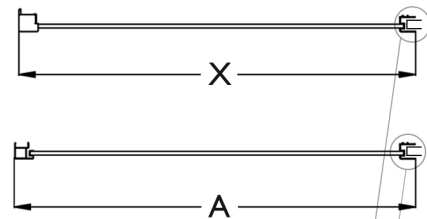

SIDE PANEL | SILVER

To be paired with ORO SLIDER DOOR, ORO BIFOLD DOOR, ORO HINGE DOOR, ORO HINGE AND INLINE DOOR

EN 14428:2015+A1:2018 (shower enclosures)
EN 12150-1:2013 (glass in building)
Seamless Interior Cover Strips
8mm Toughened Safety Glass

2000mm Height
ClearVue Glass Coating
20 Year Guarantee Against Manufacturing Defects*
20mm Adjustment

(MEASUREMENTS IN MM)

PROFILE

SPECIFICATIONS

PRODUCT SIZE	ADJUSTMENT X (min - max)	FIXED GLASS A	PRODUCT WEIGHT	PRODUCT CODE	
				SILVER	BLACK
600mm	580 - 600mm	570mm	27.00kg	OROSP60SC	N/A
700mm	670 - 690mm	660mm	30.00kg	OROSP70SC	OROSP70SC
760mm	730 - 750mm	720mm	33.00kg	OROSP76SC	OROSP76SC
800mm	770 - 790mm	760mm	34.00kg	OROSP80SC	OROSP80SC
900mm	870 - 890mm	860mm	39.00kg	OROSP90SC	OROSP90SC
1000mm	970 - 990mm	960mm	43.00kg	OROSPI100SC	N/A
1200mm	1170 - 1190mm	1160mm	51.00kg	OROSPI120SC	N/A