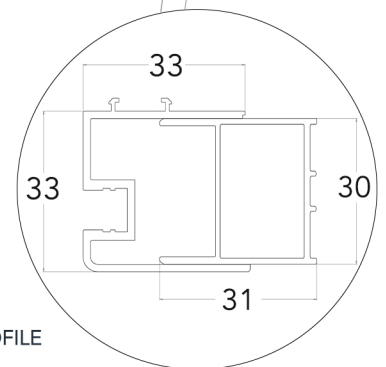

SIDE PANEL | SILVER

To be paired with ORO SLIDER DOOR, ORO BIFOLD DOOR, ORO HINGE DOOR, ORO HINGE AND INLINE DOOR

EN 14428:2015+A1:2018 (shower enclosures)
EN 12150-1:2013 (glass in building)
Seamless Interior Cover Strips
8mm Toughened Safety Glass

2000mm Height
ClearVue Glass Coating
20 Year Guarantee Against Manufacturing Defects*
20mm Adjustment

(MEASUREMENTS IN MM)

PROFILE

SPECIFICATIONS

PRODUCT SIZE	ADJUSTMENT X (min - max)	FIXED GLASS A	PRODUCT WEIGHT	PRODUCT CODE	
				SILVER	BLACK
600mm	580 - 600mm	570mm	27.00kg	OROSP60SC	N/A
700mm	670 - 690mm	660mm	30.00kg	OROSP70SC	OROSP70SC
760mm	730 - 750mm	720mm	33.00kg	OROSP76SC	OROSP76SC
800mm	770 - 790mm	760mm	34.00kg	OROSP80SC	OROSP80SC
900mm	870 - 890mm	860mm	39.00kg	OROSP90SC	OROSP90SC
1000mm	970 - 990mm	960mm	43.00kg	OROSPI100SC	N/A
1200mm	1170 - 1190mm	1160mm	51.00kg	OROSPI120SC	N/A

OTHER PRODUCTS (SOLD SEPARATELY)

20mm Compensating Wall Profile (Available for all ORO products)	OROCB20SC
Raised Stabilising Bar 1050mm (Available for ORO Bifold Door)	S-ORO105HSSB
Straight Stabilising Bar 1050mm (Available for ORO Hinge Door)	S-ORO105SSB
Straight Stabilising Bar 1600mm with T Piece (Available for ORO Hinge and Inline Door)	S-ORO160SSB+TB