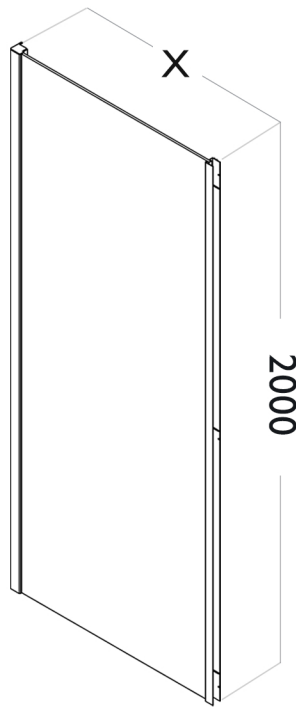

SIDE PANEL | SILVER

To be paired with ORO SLIDER DOOR, ORO BIFOLD DOOR, ORO HINGE DOOR, ORO HINGE AND INLINE DOOR

EN 14428:2015+A1:2018 (shower enclosures)
EN 12150-1:2013 (glass in building)
Seamless Interior Cover Strips
8mm Toughened Safety Glass

2000mm Height
ClearVue Glass Coating
20 Year Guarantee Against Manufacturing Defects*
20mm Adjustment

(MEASUREMENTS IN MM)

PROFILE

SPECIFICATIONS

PRODUCT SIZE	ADJUSTMENT X (min - max)	FIXED GLASS A	PRODUCT WEIGHT	PRODUCT CODE	
				SILVER	BLACK
600mm	580 - 600mm	570mm	27.00kg	OROSP60SC	N/A
700mm	670 - 690mm	660mm	30.00kg	OROSP70SC	OROSP70SC
760mm	730 - 750mm	720mm	33.00kg	OROSP76SC	OROSP76SC
800mm	770 - 790mm	760mm	34.00kg	OROSP80SC	OROSP80SC
900mm	870 - 890mm	860mm	39.00kg	OROSP90SC	OROSP90SC
1000mm	970 - 990mm	960mm	43.00kg	OROSPI100SC	N/A
1200mm	1170 - 1190mm	1160mm	51.00kg	OROSPI120SC	N/A

OTHER PRODUCTS (SOLD SEPARATELY)

20mm Compensating Wall Profile (Available for all ORO products)	OROCB20SC
Raised Stabilising Bar 1050mm (Available for ORO Bifold Door)	S-ORO105HSSB
Straight Stabilising Bar 1050mm (Available for ORO Hinge Door)	S-ORO105SSB
Straight Stabilising Bar 1600mm with T Piece (Available for ORO Hinge and Inline Door)	S-ORO160SSB+TB