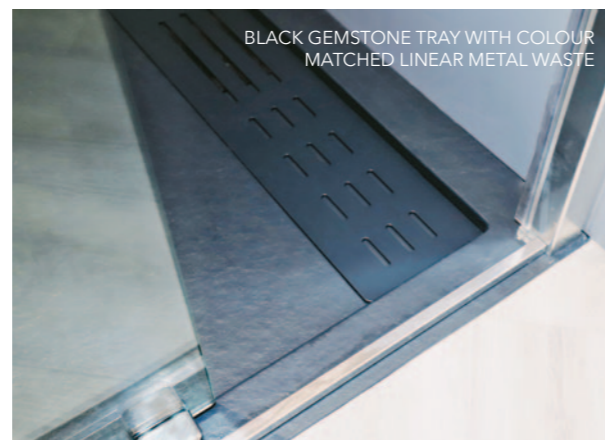

BLACK GEMSTONE TRAY WITH COLOUR
MATCHED LINEAR METAL WASTE