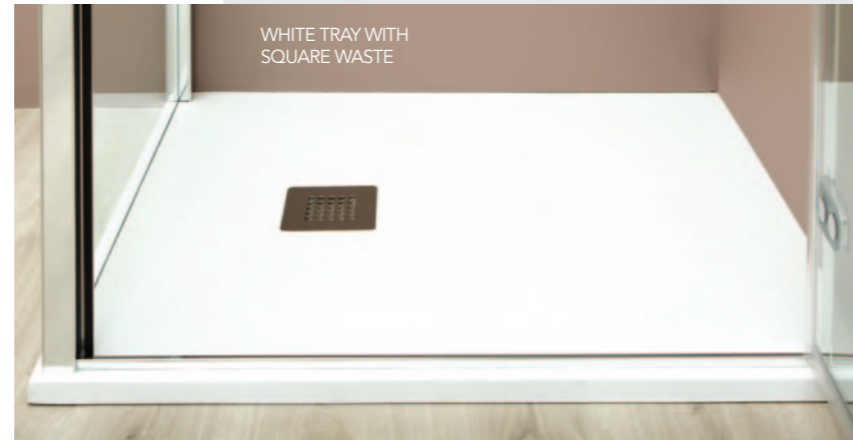

WASTE DESIGN - SQUARE WASTE

25mm
TRAY
DEPTH