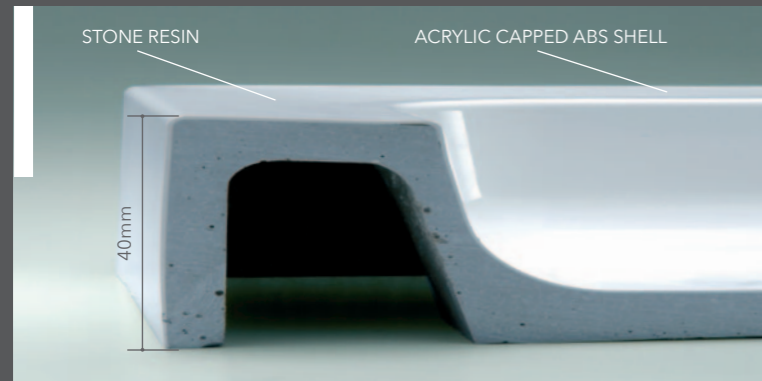

How should the product be cleaned?

We recommend cleaning with water and neutral soap, applied with a sponge, never with scouring products or tools.

What material should I use to install the products?

Your Gemstone tray must be installed on a fully level glue-cement or mortar base. For sealing the product, it is recommended to use MS flexible polyurethane sealant and / or a neutral silicone.

SHOWER TRAYS

EXTENSIVE SELECTION OF SHOWER TRAY SHAPES AND SIZES TO COMPLEMENT YOUR BATHROOM.

- HEIGHT 40mm
- SLEEK LOW PROFILE DESIGN
- SUITABLE FOR CONVERSION TO EASY PLUMB TRAY
- SUITABLE FOR CONVERSION TO UPSTAND TRAY
- EASY CLEAN** FILTER TRAP
- 90mm HIGH FLOW WASTE
- 25 YEAR GUARANTEE