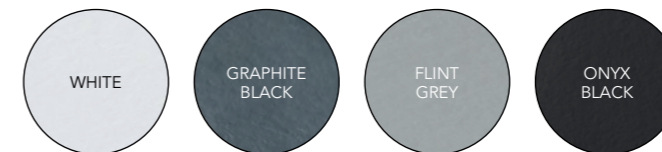

GEMSTONE TRAY COLOUR OPTIONS

Note: Gemstone tray colours are reproduced as accurately as the printing process will allow. There is no guarantee of exact colour match - this brochure is a visual aid only.