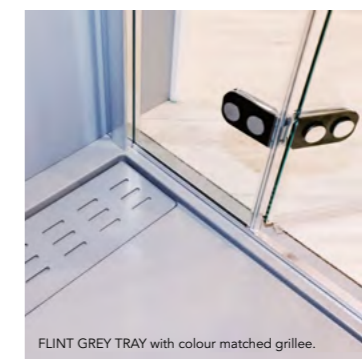

GEMSTONE TRAY COLOUR OPTIONS

Note: Gemstone tray colours are reproduced as accurately as the printing process will allow. There is no guarantee of exact colour match - this brochure is a visual aid only.