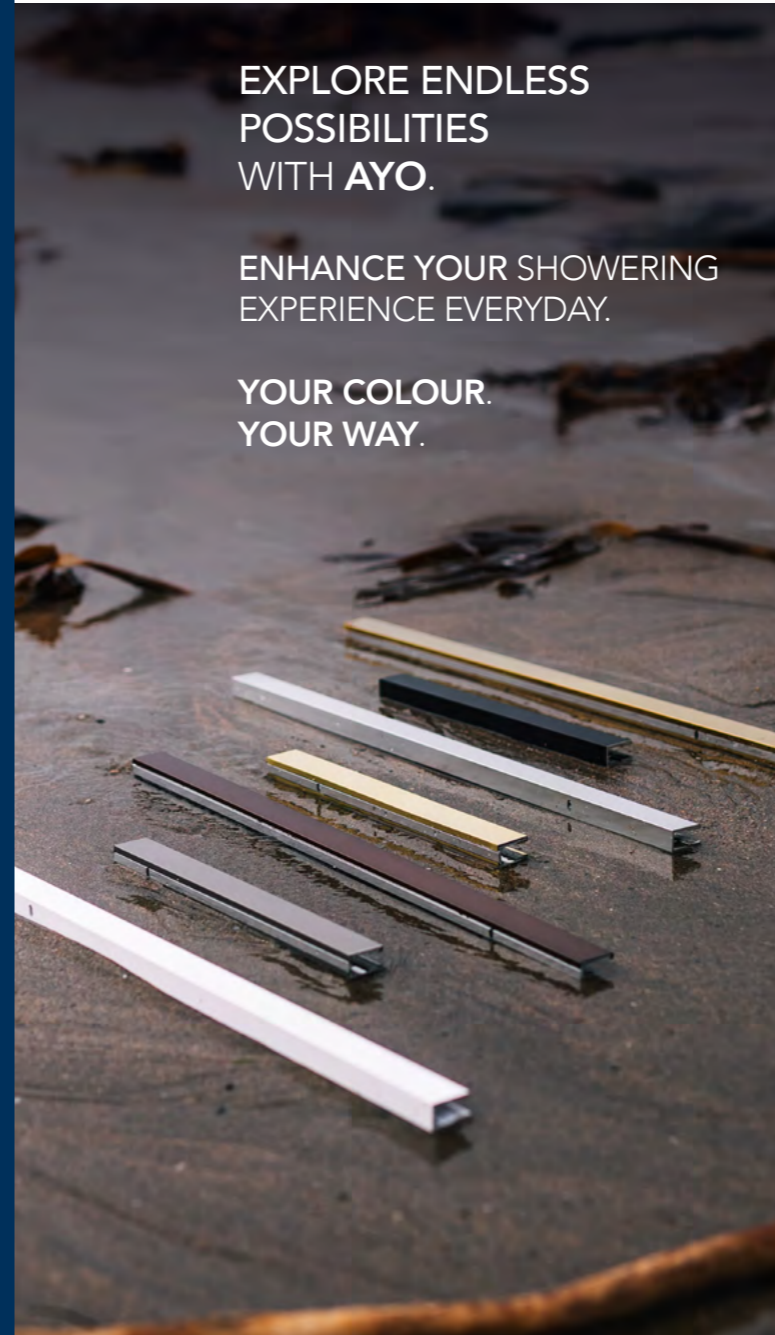

FINISHES

Personalise your showering space

EXPLORE ENDLESS
POSSIBILITIES
WITH AYO.

ENHANCE YOUR SHOWERING
EXPERIENCE EVERYDAY.

YOUR COLOUR.
YOUR WAY.

Functional details

2000mm HEIGHT	8+10 TOUGHENED SAFETY GLASS	ULTRA CLEAR SEALS	RANGE OF STABILISING SOLUTIONS	CLEARVUE HYDROPHOBIC GLASS COATING
ALUMINIUM FLOOR PROTECTOR STRIP AVAILABLE	CONCEALED FIXINGS	ULTRA CLEAR BOTTOM FLOOR PROTECTOR STRIP INCLUDED	ECO FRIENDLY PVD TECHNOLOGY	SHOWER TRAY OR WETROOM APPLICATION
REVERSIBLE	20 YEAR GUARANTEE			

AYO SILVER & MATTE BLACK - 8mm & 10mm

AYO COLOUR - 8mm & 10mm

AYO FLUTED - 8mm

AYO FRAMED - 8mm (Clear & Fluted Glass)

EXPLORE
AYO

GEMSTONE

The Gemstone brand is synonymous with quality and style. This extensive selection of slate textured shower trays compliment the most beautiful of bathroom designs. With an ultra minimal height of 25 to 30mm, each tray is anti-slip rated and available in 4 colour options - Onyx Black, Graphite Black, Flint Grey or White.