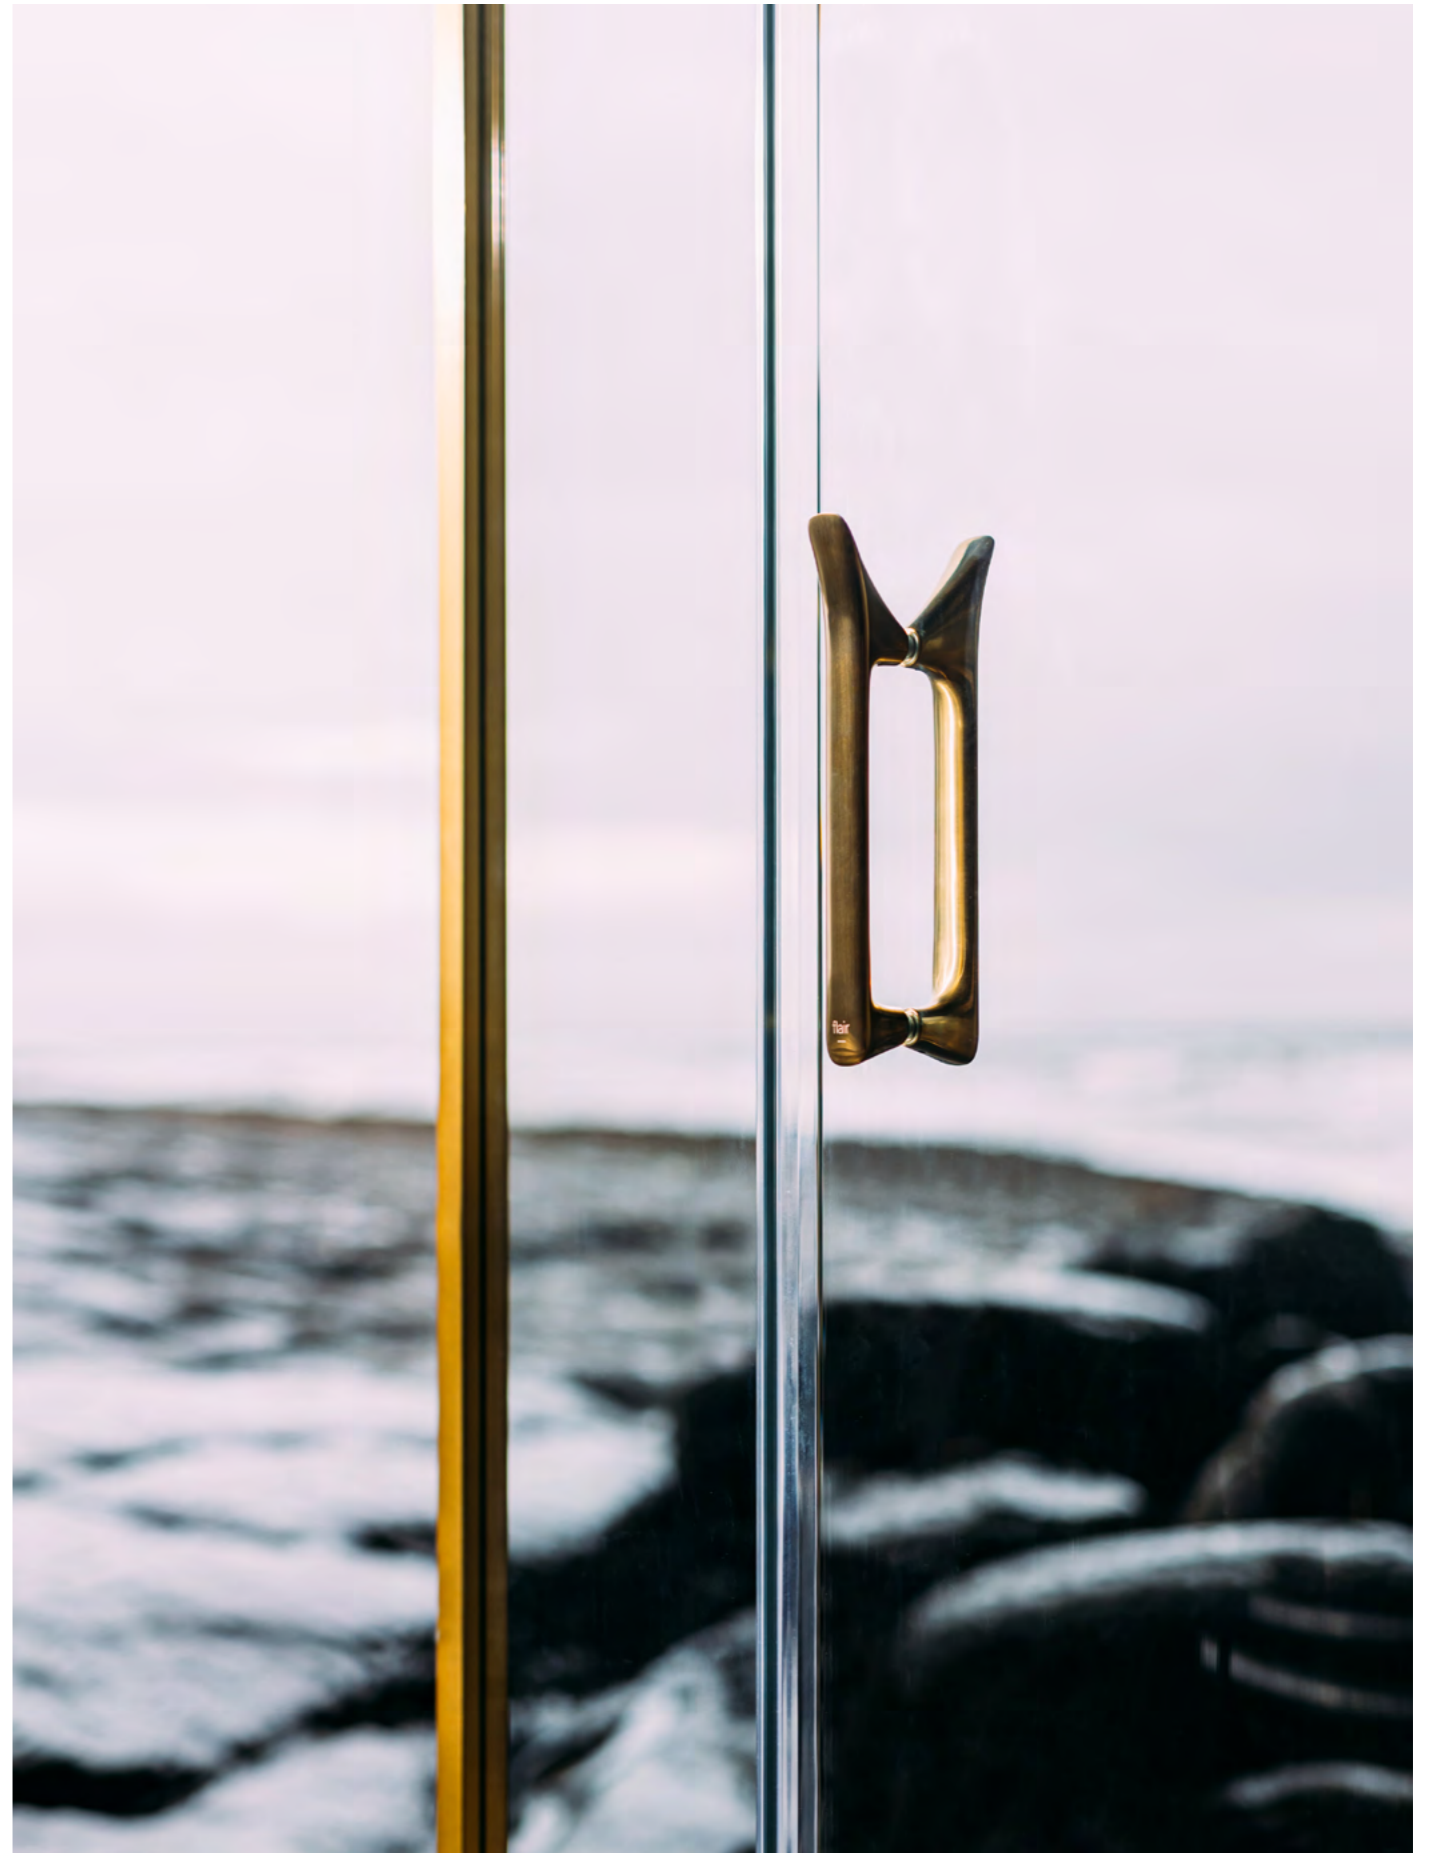

ETO sliding quadrant door in Brushed Brass.