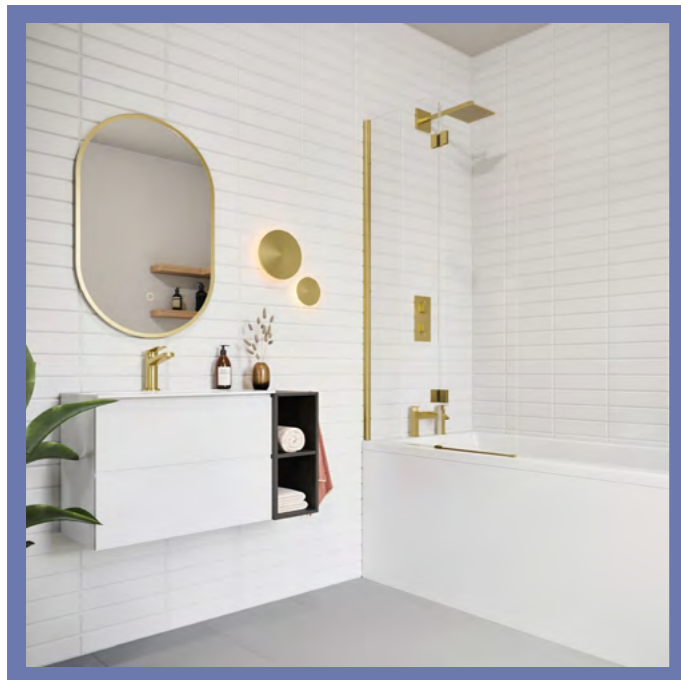

RECTANGLE TRAY

SQUARE TRAY

QUADRANT TRAY

OFFSET QUADRANT TRAY

Brushed Brass and Matte Black grilles available with Ultra Slim trays.

From simple curved shapes to more dramatic angular designs, the choice is yours with the extensive Flair Bathscreen Collection.

Transform your bathing experience with the Flair Bathscreen Collection.

BATHSCREENS

8mm

AYO FRAMED LINEAR BATHTHSCREEN

- Matte Black

VERVE 2 PANEL BATHTHSCREEN

- Brushed Brass

VERVE ROUND BATHTHSCREEN

- Matte Black

AYO BATHTHSCREEN

- Country Bronze

AYO FLUTED BATHTHSCREEN

- Silver

KEY FEATURES

FINISHES

BEHIND THE SCENES