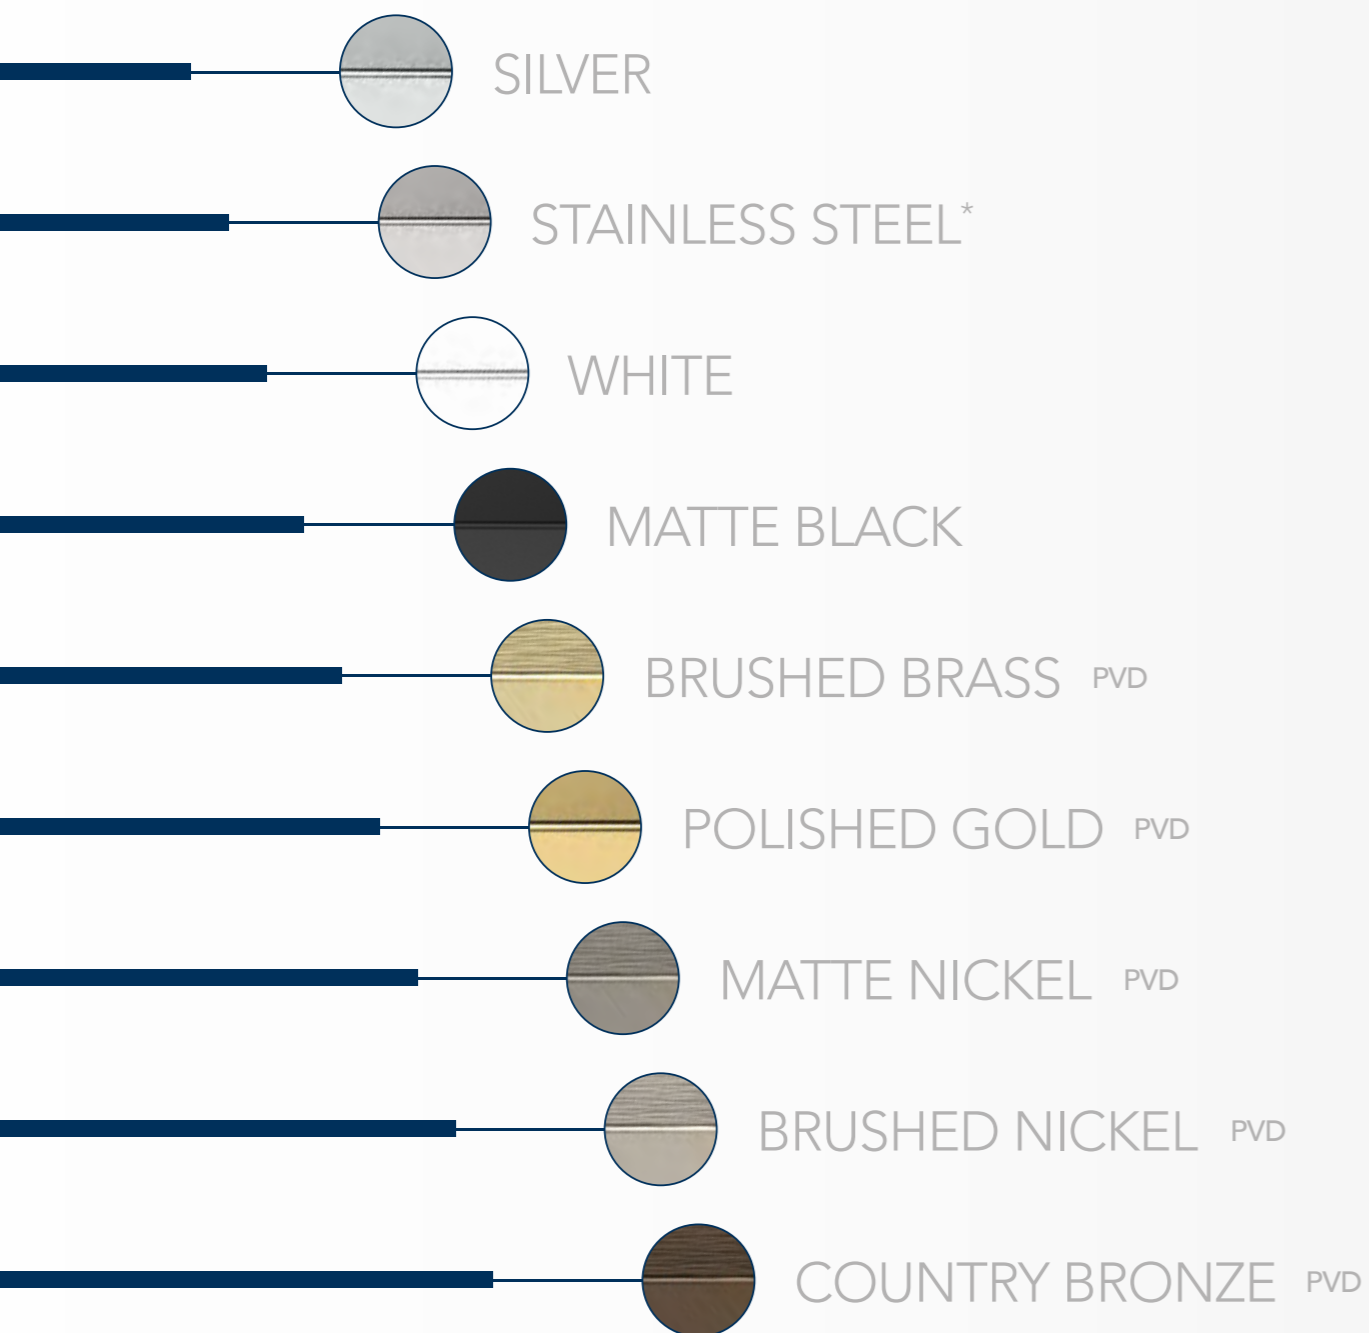

EXPLORE
AYO

AYO

MODULAR WETROOM
COLLECTION 8mm & 10mm

FINISHES

S - Silver
 SS - Stainless Steel
 W - White
 B - Matte Black
 BRB - Brushed Brass

PG - Polished Gold
 BRMN - Matte Nickel
 BRB - Brushed Brass
 CTRY BRZ - Country Bronze

PVD

The PVD coating is applied to high grade 304 stainless steel base material. The result is a superbly robust and hard wearing finish.

* Polished Stainless Steel is high grade 304 stainless steel.

THE AYO® COLLECTION