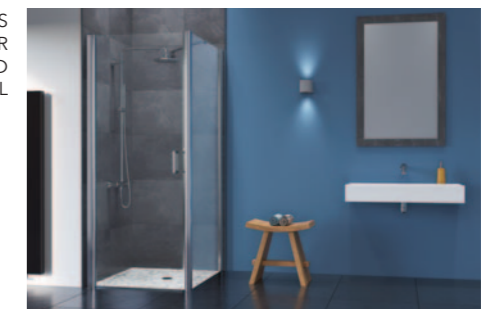

FLAIR
FRAMELESS
MATTE BLACK

FLAIR FRAMELESS MATTE BLACK

FLEXIBILITY IS KEY TO THE FLAIR FRAMELESS CONCEPT. THIS CLEVERLY DESIGNED RANGE IS SUITABLE FOR BOTH WETROOM AND SHOWER TRAY APPLICATION

6mm GLASS THICKNESS	HEIGHT 1950mm	MAGNETIC CLOSURE	RISING BUTT HINGE MECHANISM FOR SMOOTH MOVEMENT	SILVER AND BLACK OPTIONS AVAILABLE *SELECTED DOOR STYLES
CLEAN EASY COATING	REVERSIBLE FOR LEFT OR RIGHT HANDED INSTALLATION	EASY ACCESS SOLUTION	25mm WALL PROFILE EXTENSION AVAILABLE	LIFETIME GUARANTEE

Suitable for installation with a side panel - See page 21.

FLAIR FRAMELESS PIVOT DOOR (SILVER) AND SIDE PANEL

CHROME HANDLE DESIGN

6mm GLASS THICKNESS	1950mm HEIGHT	50mm PRODUCT ADJUSTMENT	SUITABLE FOR WETROOM OR SHOWER TRAY INSTALLATION	SILVER AND BLACK OPTIONS AVAILABLE *SELECTED DOOR STYLES
SUITABLE FOR SIDE PANEL INSTALLATION	SUITABLE FOR INSTALLATION WITH 2 INLINE PANELS	INLINE PANEL WITH SHELVES OPTION AVAILABLE	EASY ACCESS SOLUTION	25mm WALL PROFILE EXTENSION AVAILABLE