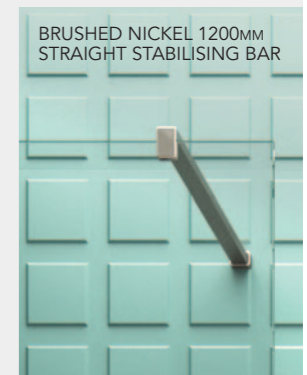

## CHOOSE YOUR CONFIGURATION

**10**mm  
TOUGHENED SAFETY GLASS

FOR A STRAIGHT SPACE

CONFIGURATION 15

- ×1 Glass Panel
- ×2 Straight Stabilising Bar

CONFIGURATION 16

- ×1 Glass Panel
- ×2 Floor to Ceiling Stabilising Bars