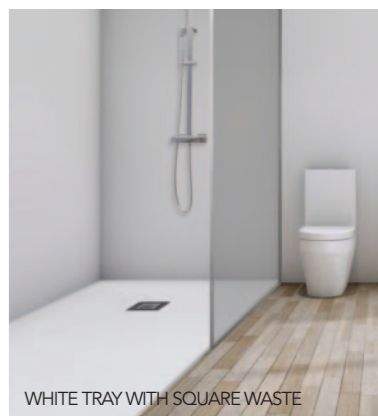

WHITE TRAY WITH SQUARE WASTE