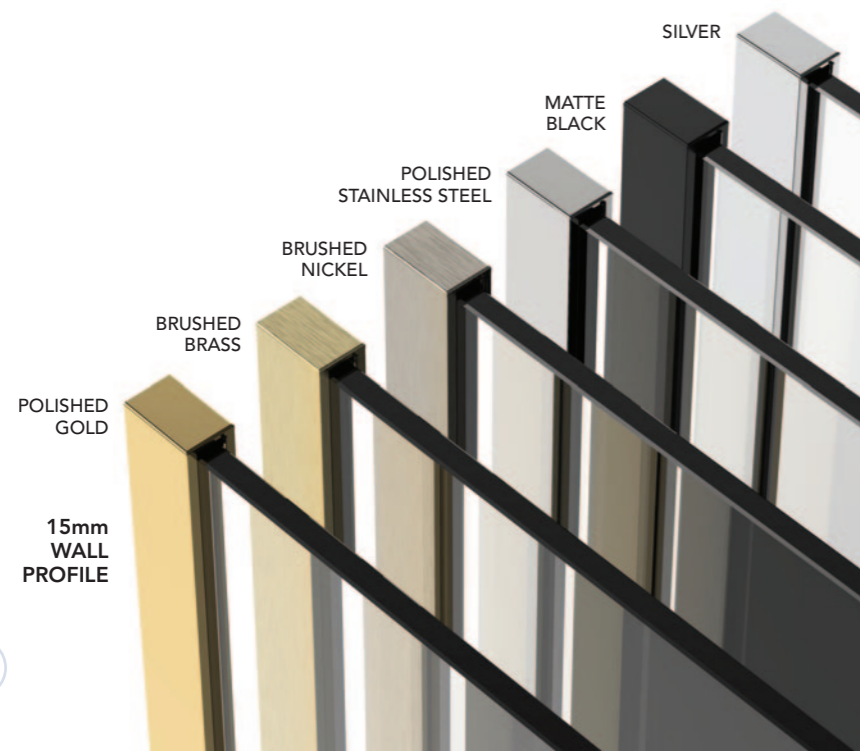

## AYO COLOUR

Note: The following stabilising bar options are available in Brushed Brass, Brushed Nickel and Polished Gold PVD finish:

- 1200mm Straight Stabilising Bar
- 650mm Angled Stabilising Bar
- T Piece

# PROFILE SOLUTIONS

An array of wall profile solutions provides maximum versatility as each AYO wetroom aspiration becomes the reality.

All Profile solutions are available in the standard Silver and Black options.

## AYO COLOUR

Please note: 15mm Wall Profile is available in the premium colours Brushed Brass, Brushed Nickel, Stainless Steel and Polished Gold.

CORNER PROFILE

CONCEALED CHANNEL WALL & FLOOR PROFILE

35mm WALL PROFILE