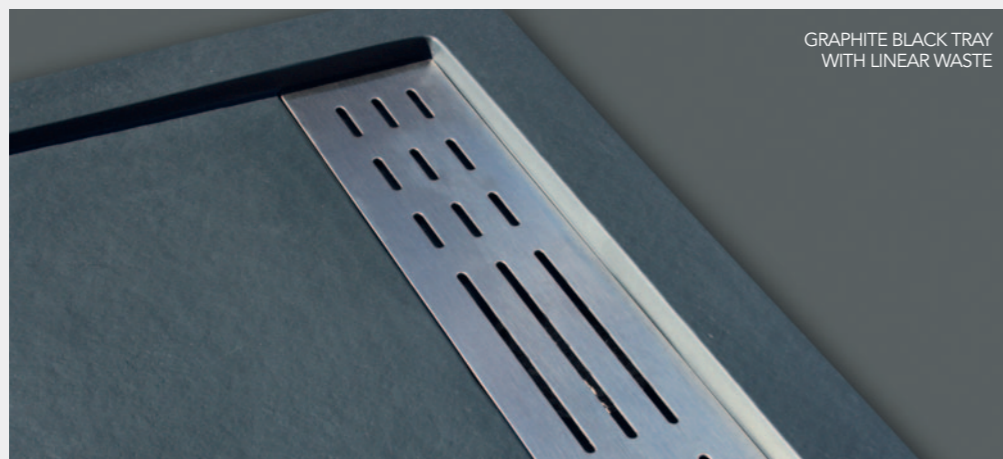

Flow rate 24 l/min when tested under a constant 15mm head of water, in accordance with clause 5 of BS EN 274-2:2002

GRAPHITE BLACK TRAY WITH LINEAR WASTE

SQUARE WASTE

SQUARE TRAY

PRODUCT DESCRIPTION	CODE
White Square Tray 900mm - Square Waste	GEM90SWS
Graphite Black Square Tray 900mm - Square Waste	GEM90SBS
Flint Grey Square Tray 900mm - Square Waste	GEM90SGS
NEW Onyx Black Square Tray 900mm - Square Waste	GEM90SOS
White Square Tray 1000mm - Square Waste	GEM100SWS
Graphite Black Square Tray 1000mm - Square Waste	GEM100SBS
Flint Grey Square Tray 1000mm - Square Waste	GEM100SGS

QUADRANT TRAY

PRODUCT DESCRIPTION	CODE
White Quadrant Tray 900mm - Square Waste	GEM90QWS
Graphite Black Quadrant Tray 900mm - Square Waste	GEM90QBS
Flint Grey Quadrant Tray 900mm - Square Waste	GEM90QGS
NEW Onyx Black Quadrant Tray 900mm - Square Waste	GEM90QOS
White Quadrant Tray 1000mm - Square Waste	GEM100QWS
Graphite Black Quadrant tray 1000mm - Square Waste	GEM100QBS
Flint Grey Quadrant Tray 1000mm - Square Waste	GEM100QGS

OFFSET QUADRANT TRAY

PRODUCT DESCRIPTION	CODE
White Offset Quadrant Tray 1000 x 800mm LEFT HAND - Square Waste	GEM10080QWSL
White Offset Quadrant Tray 1000 x 800mm RIGHT HAND - Square Waste	GEM10080QWSR
Graphite Black Offset Tray 1000 x 800mm LEFT HAND - Square Waste	GEM10080QBSL
Graphite Black Offset Tray 1000 x 800mm RIGHT HAND - Square Waste	GEM10080QBSR
Flint Grey Offset Quadrant Tray 1000 x 800mm LEFT HAND - Square Waste	GEM10090QGSL
Flint Grey Offset Quadrant Tray 1000 x 800mm RIGHT HAND - Square Waste	GEM10080QGSR
White Offset Quadrant Tray 1200 x 800mm LEFT HAND - Square Waste	GEM12080QWSL
White Offset Quadrant Tray 1200 x 800mm RIGHT HAND - Square Waste	GEM12080QWSR
Graphite Black Offset Tray 1200 x 800mm LEFT HAND - Square Waste	GEM12080QBSL
Graphite Black Offset Tray 1200 x 800mm RIGHT HAND - Square Waste	GEM12080QBSR
Flint Grey Offset Quadrant Tray 1200 x 800mm LEFT HAND - Square Waste	GEM12080QGSL
Flint Grey Offset Quadrant Tray 1200 x 800mm RIGHT HAND - Square Waste	GEM12080QGSR
NEW Onyx Black Offset Tray 1200 x 800mm LEFT HAND - Square Waste	GEM12080QOSL
NEW Onyx Black Offset Tray 1200 x 800mm RIGHT HAND - Square Waste	GEM12080QOSR
White Offset Quadrant Tray 1200 x 900mm LEFT HAND - Square Waste	GEM12090QWSL
White Offset Quadrant Tray 1200 x 900mm RIGHT HAND - Square Waste	GEM12090QWSR
Graphite Black Offset Tray 1200 x 900mm LEFT HAND - Square Waste	GEM12090QBSL
Graphite Black Offset Tray 1200 x 900mm RIGHT HAND - Square Waste	GEM12090QBSR
Flint Grey Offset Quadrant Tray 1200 x 900mm LEFT HAND - Square Waste	GEM12090QGSL
Flint Grey Offset Quadrant Tray 1200 x 900mm RIGHT HAND - Square Waste	GEM12090QGSR
NEW Onyx Black Offset Tray 1200 x 900mm LEFT HAND - Square Waste	GEM12090QOSL
NEW Onyx Black Offset Tray 1200 x 900mm RIGHT HAND - Square Waste	GEM12090QOSR