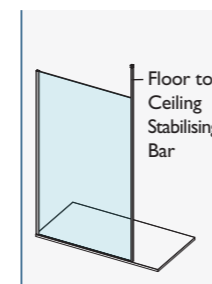

STEP 3 – CEILING STABILISING BARS

PRODUCT DESCRIPTION	CODE – SILVER	CODE – BLACK
AYO Top of Glass to Ceiling - 650mm	AYOCSBS	AYOCSBB
AYO Floor to Ceiling - 2600mm	AYOFCBS	AYOFCBB