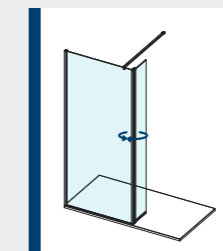

CHOOSE YOUR CONFIGURATION

10mm
TOUGHENED SAFETY GLASS

FOR A CORNER SPACE

FOR AN ALCOVE SPACE

CONFIGURATION 11

- x1 Glass Panel
- x1 Wall Profile
- x1 Straight Stabilising Bar
- x1 Rotating Panel