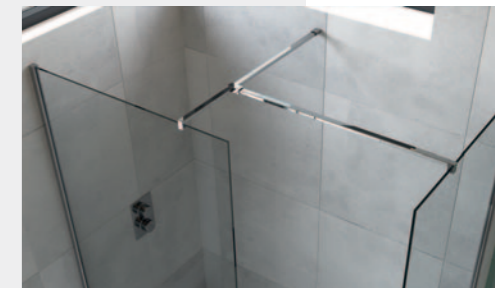

CORNER WALK-IN WETROOM

Offering form as well as function, the AYO Walk-In configuration showcases an enclosed design to ensure minimal splash.

Elegant stainless-steel support bars create a simple, yet beautiful aesthetic. The AYO Corner walk in arrangement is designed to deliver maximum sophistication and enhance the art of showering.

With ClearVue hydrophobic coating resisting the build-up of grime and limescale on glass surfaces, AYO wetrooms truly lend themselves to easy maintenance.

CHOOSE YOUR CONFIGURATION

- ×2 Glass Panels
- ×1 Rotating Panel
- ×2 Wall Profiles
- ×2 Straight Stabilising Bars
- ×1 T Piece

- ×2 Glass Panels
- ×2 Straight Stabilising Bars
- ×1 T Piece

- ×3 Glass Panels
- ×2 Wall Profiles
- ×1 Ultra Clear Corner Seal
- ×1 Glass Joining Bracket
- ×2 Straight Stabilising Bars
- ×1 T Piece

CONFIGURATION 20 IN POLISHED STAINLESS STEEL

- ×3 Glass Panels
- ×2 Wall Profiles
- ×1 Ultra Clear Corner Seal
- ×1 Straight Stabilising Bar
- ×1 Angled Stabilising Bar

- ×2 Glass Panels
- ×2 Wall Profiles
- ×1 Straight Stabilising Bar
- ×1 Angled Stabilising Bar