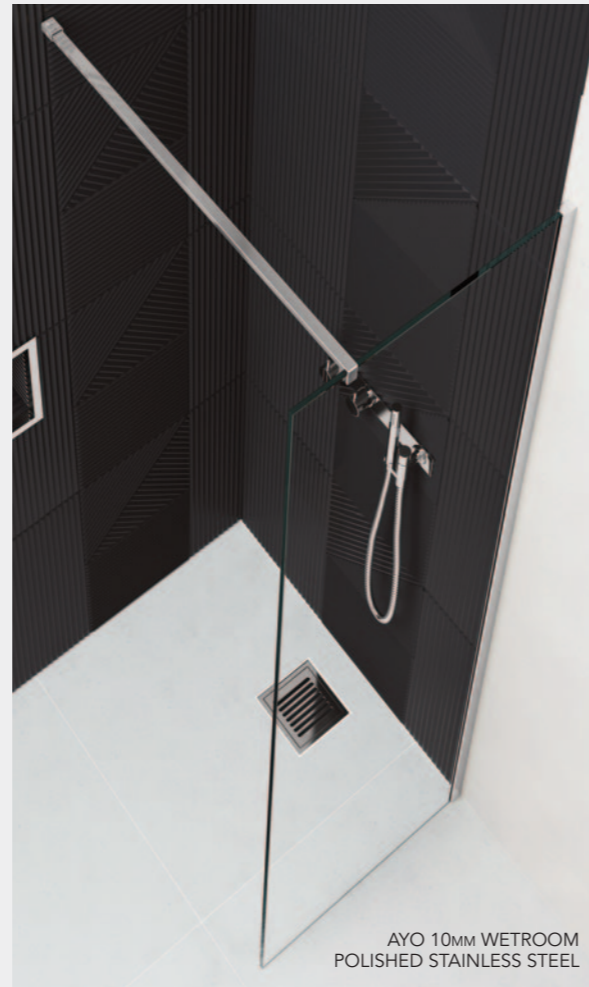

AYO® COLOUR

THE PVD PROCESS EXPLAINED

PVD - PHYSICAL VAPOUR DESPOSITION

PVD is a technique that applies colour on an atomic level to a base surface inside a vacuum chamber. This process physically changes the original base material to the desired colour composition, meaning that the surface won't wear off or degenerate over time.

PVD is one of the most durable colouring technologies being up to 3 times harder and 10 times more scratch resistant than the alternative surface options.

INFLUENCED BY SIMPLE AESTHETICS

The PVD Finish extends across a select offering of AYO components that includes a 15mm Wall Profile, 1200mm Straight Stabilising Bar, 650mm Angled Stabilising Bar and T Piece.

For PVD Colour Product offering information
Please see page 56