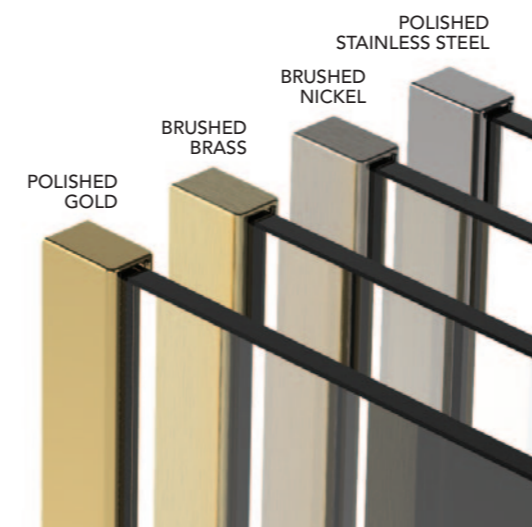

## ACCESSORIES - POLISHED GOLD FINISH

PRODUCT DESCRIPTION	CODE - POLISHED GOLD STEEL
AYO 15mm Wall Profile - Polished Gold	AYOMW15WJSS-CPG
AYO 650mm Angled Stabilising Bar - Polished Gold (To Suit Wetroom Sizes 450-650mm)	AYOASB-CPG
AYO 1200mm Straight Stabilising Bar - Polished Gold (To Suit Wetroom Sizes 700-1600mm)	AYOSSB-CPG
AYO Stainless Steel T-Piece - Polished Gold	AYOTP-CPG

## ACCESSORIES - POLISHED STAINLESS STEEL

PRODUCT DESCRIPTION	CODE - POLISHED STAINLESS STEEL
AYO 15mm Wall Profile - Polished Stainless Steel	AYOMW15WJS-SS
AYO Polished Stainless Steel 1200mm Straight Stabilising Bar (Wetrooms 700mm +)	AYOSSBS
AYO Polished Stainless Steel Angled Stabilising Bar 350mm - Short (Wetrooms 400mm +)	AYOASBS-SH
AYO Polished Stainless Steel Angled Stabilising Bar 650mm - Silver	AYOASBS
AYO Polished Stainless Steel T-Piece	AYOTPS

BRUSHED BRASS FINISH

BRUSHED NICKEL FINISH

POLISHED GOLD

BRUSHED BRASS

BRUSHED NICKEL

POLISHED STAINLESS STEEL