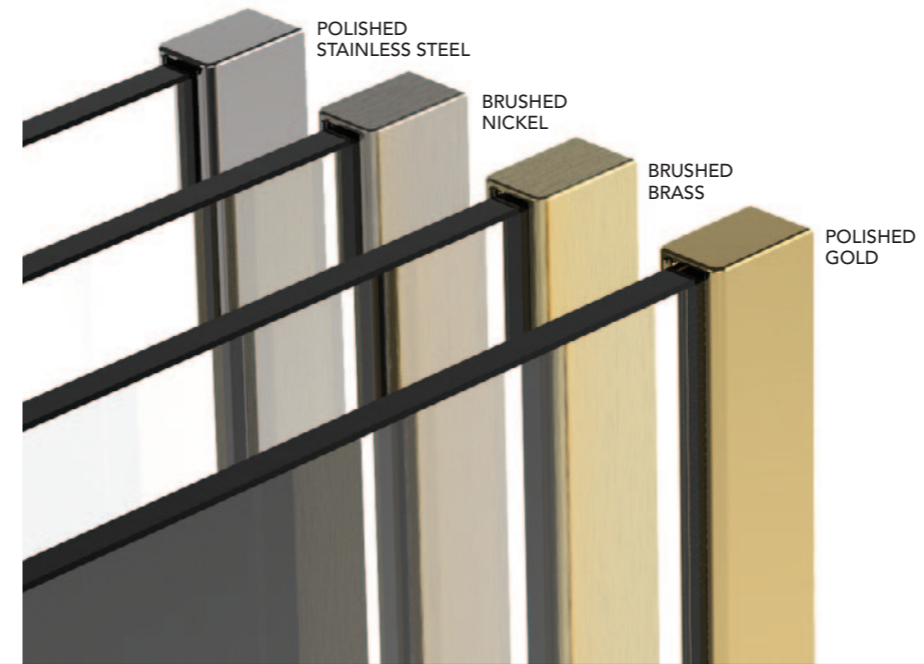

AYO® COLOUR CONFIGURATION GUIDE

Please note only configurations using 1200mm Straight Stabilising Bar, 650mm Angled Stabilising Bar, T Piece and Ultra Clear Corner Seal are possible in the premium colours;

- Brushed Brass (PVD)
- Brushed Nickel (PVD)
- Polished Gold (PVD)
- Polished Stainless Steel