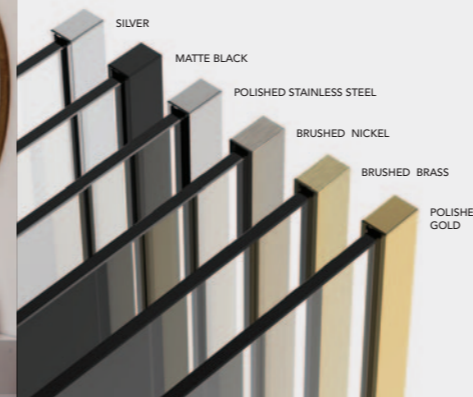

## ENHANCE YOUR SHOWERING EXPERIENCE

CONFIGURATION 16 (SILVER & BLACK ONLY)

Please Note: Colour PVD Finishes only available on 1200mm straight or 650mm angled stabilising bars.