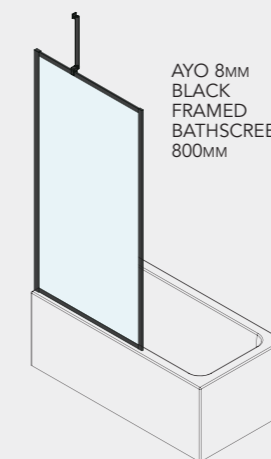

FRAMED BATHSCREEN

The crisp contemporary lines of the AYO framed bathscreen provide a stylish focal point for the bathroom.

The black bathscreen frame has an anodised finish, making it a highly durable and guaranteed to stand the test of time. A silk screen print process is used to achieve a flush interior finish while ClearVue hydrophobic coating ensures the 8mm toughened glass remains easy to clean.

Expertly crafted, the AYO Framed Bathscreen will bring a harmonious look to the modern bathroom.

METAL FRAMEWORK SURROUNDS GLASS, ENSURING MAXIMUM DURABILITY

8mm TOUGHENED SAFETY GLASS	1500mm HEIGHT	350MM ANGLED STABILISING BAR INCLUDED	CLEARVUE GLASS COATING
BLACK PROFILES ONLY	CONCEALED FIXINGS	REVERSIBLE	20 YEAR GUARANTEE