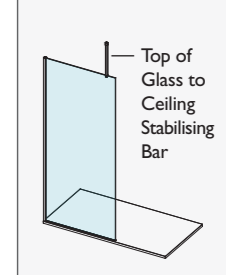

Top of Glass to Ceiling Stabilising Bar

AYO FRAMED BATHSCREEN

AYO FRAMED BATHSCREEN

8mm AYO Bathscreens (1500mm high and including 350mm Angled Stabilising Bar).

PRODUCT DESCRIPTION	CODE – BLACK
AYO 8mm Black Bathscreen - 1500 x 800mm	AYO8BSBC
AYO 8mm Black Framed Bathscreen - 1500 x 800mm	AYO8FBSBBC
AYO 8mm Black Framed Linear Bathscreen - 1500 x 800mm	AYO8FHBSBBC