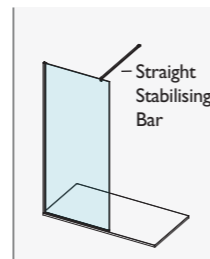

AYO® 10mm COMPLETE WETROOM KITS SILVER & BLACK

For ease of ordering, we have created product codes for complete wetroom kits that cover the most popular wetroom configuration choices.

Each complete kit below includes a 15mm wall profile and a suitable stabilizing bar solution.

10mm COMPLETE MODULAR WETROOM KITS		
SIZE	CODE - SILVER	CODE - BLACK
300mm	AYO10MWR30SC	AYO10MWR30BC
400mm	AYO10MWR40SC	AYO10MWR40BC
450mm	AYO10MWR45SC	AYO10MWR45BC
500mm	AYO10MWR50SC	AYO10MWR50BC
600mm	AYO10MWR60SC	AYO10MWR60BC
700mm	AYO10MWR70SC	AYO10MWR70BC
760mm	AYO10MWR76SC	AYO10MWR76BC
800mm	AYO10MWR80SC	AYO10MWR80BC
900mm	AYO10MWR90SC	AYO10MWR90BC
1000mm	AYO10MWR100SC	AYO10MWR100BC
1100mm	AYO10MWR110SC	AYO10MWR110BC
1200mm	AYO10MWR120SC	AYO10MWR120BC
1400mm	AYO10MWR140SC	AYO10MWR140BC
Double Entry Wetroom 1200mm – Complete Package (Includes x2 1200mm Straight Stabilising Bars)	AYO10MWRD120SC	AYO10MWRD120BC