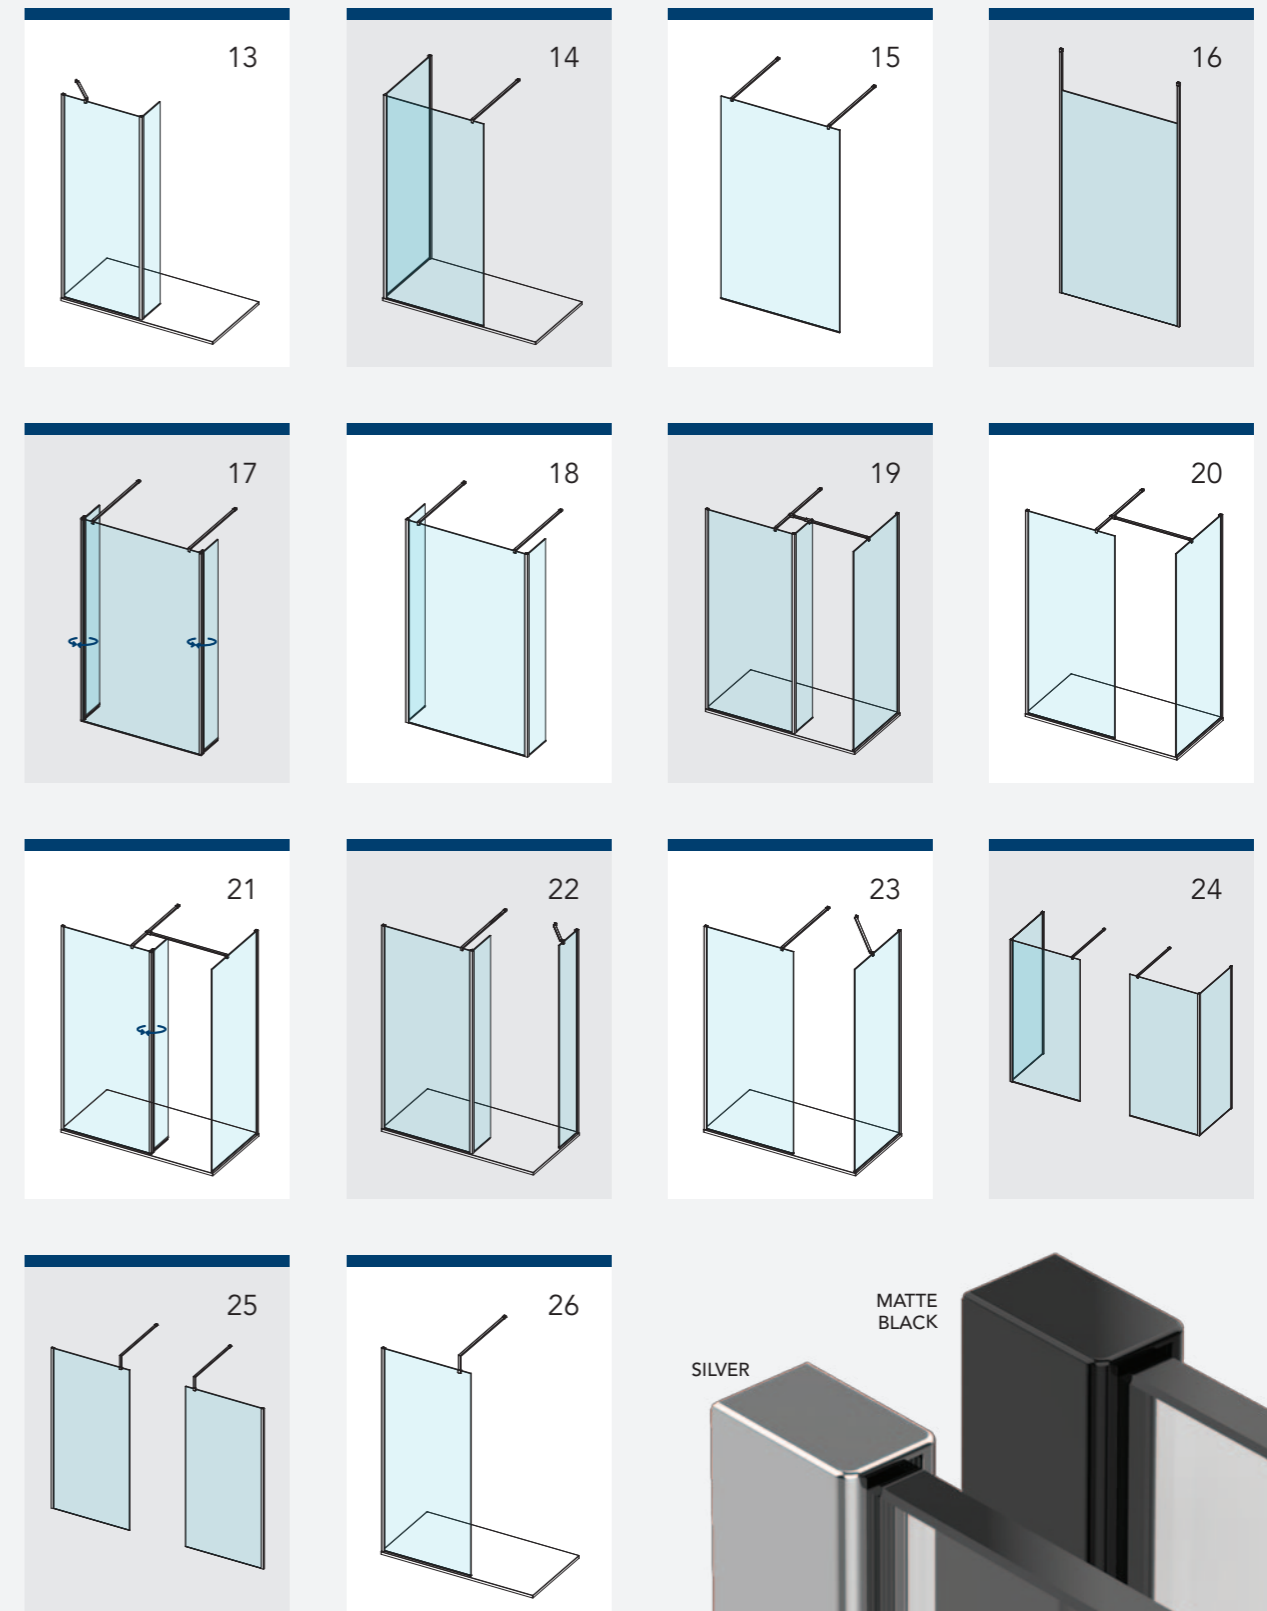

# SILVER & MATTE BLACK CONFIGURATION GUIDE

With an almost infinite choice of wetroom configurations, AYO provides maximum flexibility as you personalise your dream shower space.

 – Indicates Rotating Deflector Panel