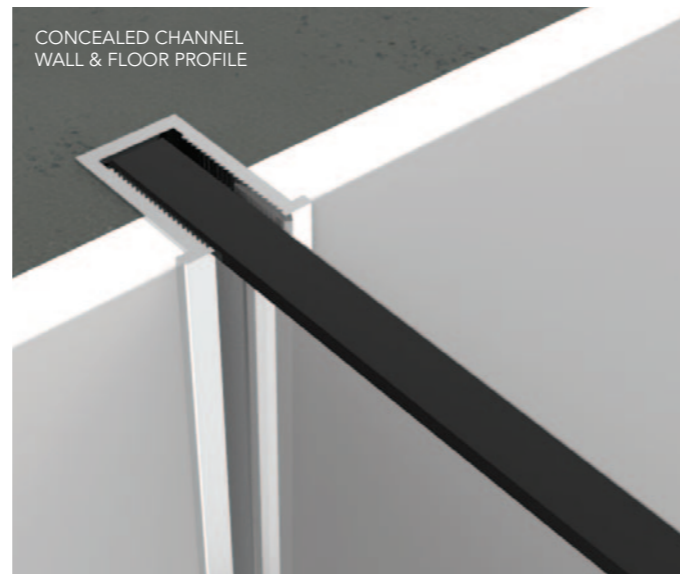

CONCEALED CHANNEL WALL & FLOOR PROFILE