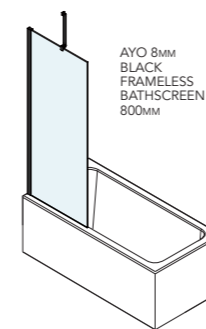

AYO 8mm BLACK FRAMELESS BATHSCREEN 800mm