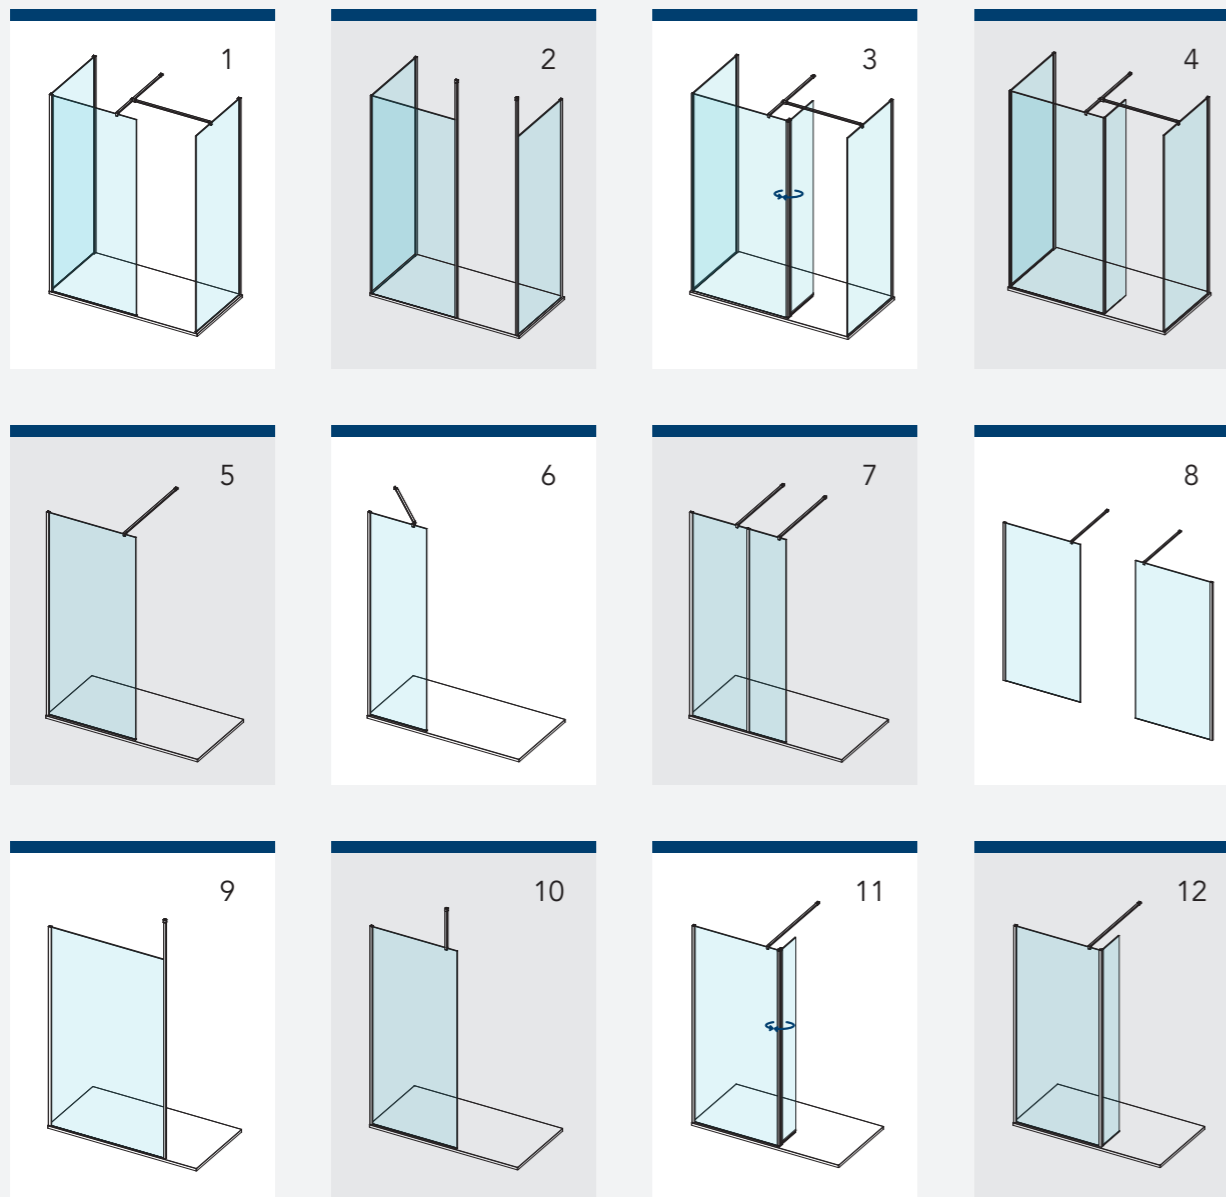

SILVER & MATTE BLACK CONFIGURATION GUIDE

With an almost infinite choice of wetroom configurations, AYO provides maximum flexibility as you personalise your dream shower space.

– Indicates Rotating Deflector Panel