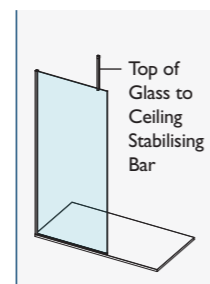

STEP 3 – CEILING STABILISING BARS

PRODUCT DESCRIPTION	CODE – SILVER	CODE – BLACK
AYO Top of Glass to Ceiling - 650mm	AYOCSBS	AYOCSBB
AYO Floor to Ceiling - 2600mm	AYOFCBS	AYOFCBB