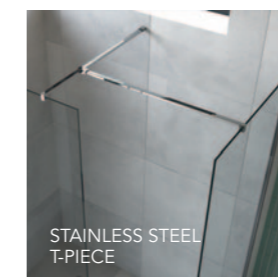

STEP 4 – ACCESSORIES

PRODUCT DESCRIPTION	CODE – SILVER	CODE – BLACK
AYO Glass Joining Bracket	AYOGJBS	AYOGJBB
AYO Stainless Steel T-Piece	AYOTPS	AYOTPB
AYO 10mm U Channel - 1000mm	AYO10UC1000S	AYO10UC1000B
AYO 10mm U Channel - 2000mm	AYO10UCS	AYO10UCB
AYO End Profile - 2000mm	AYOEPS	AYOEPB