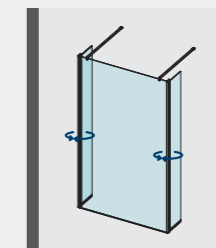

CONFIGURATION 18

- ×1 Glass Panel
- ×2 Rotating Panels
- ×2 Straight Stabilising Bars