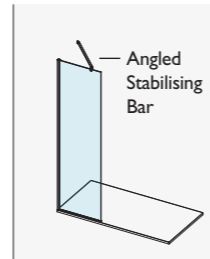

AYO® 10mm COMPLETE WETROOM KITS SILVER & BLACK

For ease of ordering, we have created product codes for complete wetroom kits that cover the most popular wetroom configuration choices.

Each complete kit below includes a 15mm wall profile and a suitable stabilizing bar solution.

10mm COMPLETE MODULAR WETROOM KITS		
SIZE	CODE - SILVER	CODE - BLACK
300mm	AYO10MWR30SC	AYO10MWR30BC
400mm	AYO10MWR40SC	AYO10MWR40BC
450mm	AYO10MWR45SC	AYO10MWR45BC
500mm	AYO10MWR50SC	AYO10MWR50BC
600mm	AYO10MWR60SC	AYO10MWR60BC
700mm	AYO10MWR70SC	AYO10MWR70BC
760mm	AYO10MWR76SC	AYO10MWR76BC
800mm	AYO10MWR80SC	AYO10MWR80BC
900mm	AYO10MWR90SC	AYO10MWR90BC
1000mm	AYO10MWR100SC	AYO10MWR100BC
1100mm	AYO10MWR110SC	AYO10MWR110BC
1200mm	AYO10MWR120SC	AYO10MWR120BC
1400mm	AYO10MWR140SC	AYO10MWR140BC
Double Entry Wetroom 1200mm – Complete Package (Includes x2 1200mm Straight Stabilising Bars)	AYO10MWRD120SC	AYO10MWRD120BC