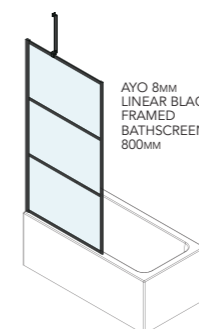

AYO 8mm BLACK FRAMED BATHSCREEN 800mm

AYO 8mm LINEAR BLACK FRAMED BATHSCREEN 800mm