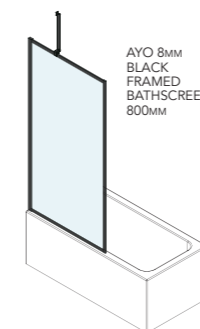

AYO 8mm BLACK FRAMELESS BATHSCREEN 800mm

AYO 8mm BLACK FRAMED BATHSCREEN 800mm