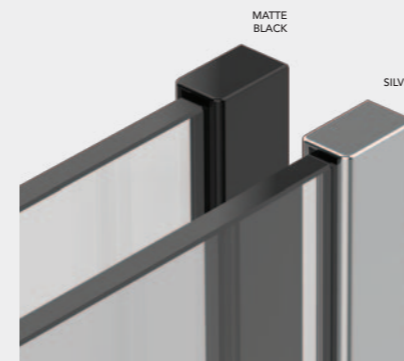

*Please Note:
Rotating Deflector Panels available in Silver and Black only.