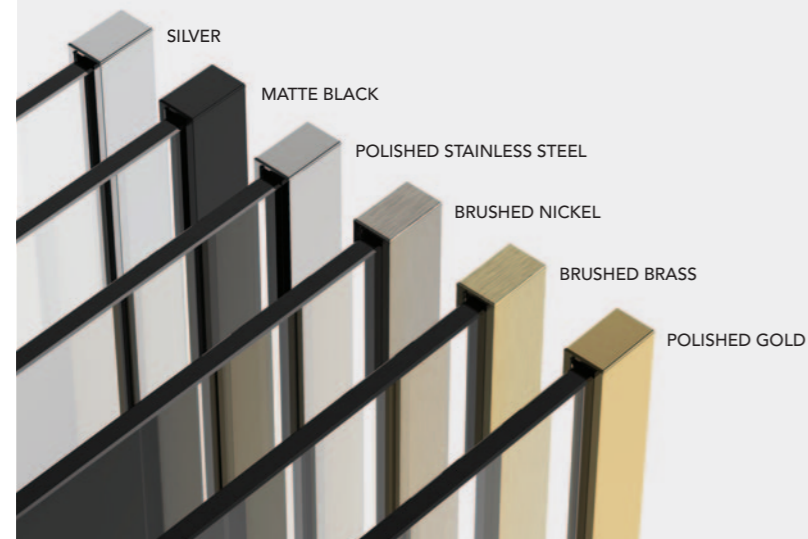

INTRODUCING AYO® COLOUR

Satisfying the balance between luxury and versatility, **AYO Colour** is an iconic range designed to transform your bathroom into the most perfect retreat.

The AYO Wetroom collection is available as standard in Silver and Black profile finishes, with an almost infinite number of wetroom configurations possible. The new **AYO Colour** collection offers 4 additional luxury finishes that will pair perfectly with the signature elements in your bathroom.

Enjoy extra design freedom by selecting from the following premium colour finish options;

- Brushed Brass (PVD)
- Brushed Nickel (PVD)
- Polished Gold (PVD)
- Polished Stainless Steel*

With an unwavering focus on product quality, **AYO Colour** uses PVD technology to achieve an exceptionally durable surface finish. The PVD coating is applied to high grade 304 stainless steel base materials. **The result is a superbly robust and hardwearing wetroom designed to stand the test of time.** Testament to the quality of the surface finish, all **AYO Colour Wetrooms** are supplied with a Flair 20 year guarantee.

The Perfect Colour Match – Everytime

The PVD process allows Flair to more precisely match all **AYO Colour** sub-assemblies such as the wall profiles, cover caps and stabilising bars.

AYO DOUBLE ENTRY WETROOM
BRUSHED BRASS - CONFIGURATION 15

PERSONALISE YOUR SHOWERING SPACE

*AYO Polished Stainless Steel is crafted from high grade 304 stainless steel.

10mm TOUGHENED SAFETY GLASS	2000mm HEIGHT	RANGE OF STABILISING SOLUTIONS AVAILABLE	WETROOM OR SHOWER TRAY INSTALLATION	CLEARVUE GLASS COATING	MULTIPLE COLOUR FINISHES AVAILABLE	ALUMINIUM FLOOR PROTECTOR STRIP AVAILABLE
ULTRA CLEAR BOTTOM FLOOR PROTECTOR STRIP INCLUDED	REVERSIBLE	ULTRA CLEAR SEALS	CONCEALED FIXINGS	ALTERNATIVE FIXING OPTIONS	ECO FRIENDLY PVD TECHNOLOGY	20 YEAR GUARANTEE