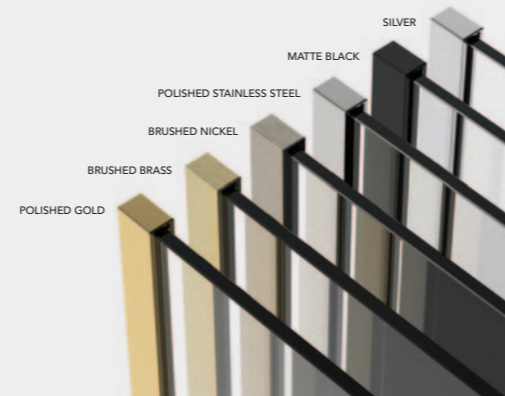

WETROOM PANEL

Simple yet stylish, the AYO 10mm wetroom panel is a luxurious style statement for any bathroom.

With an extensive range of glass panel sizes available, each AYO screen is secured by sleek stabilising solutions that accentuate the tall glass structure.

Featuring ClearVue hydrophobic coating, the AYO toughened safety glass grants easy maintenance, repelling the build-up of any unwanted grime and limescale.

Create your personal shower sanctuary suited to your individual needs.

CHOOSE YOUR CONFIGURATION

CONFIGURATION 5

- x1 Glass Panel
- x1 Wall Profile
- x1 Straight Stabilising Bar

CONFIGURATION 6

- x1 Glass Panel
- x1 Wall Profile
- x1 Angled Stabilising Bar

CONFIGURATION 7

- x2 Glass Panels
- x1 Wall Profile
- x2 Straight Stabilising Bars
- x1 H Joining Profile

CONFIGURATION 8

- x2 Glass Panels
- x2 Wall Profiles
- x2 Straight Stabilising Bars

CONFIGURATION 9

- x1 Glass Panel
- x1 Wall Profile
- x1 Floor to Ceiling Stabilising Bar

CONFIGURATION 10

- x1 Glass Panel
- x1 Wall Profile
- x1 Top of Glass to Ceiling Stabilising Bar
- x1 Floor to Ceiling Stabilising Bar

Please Note: Colour PVD Finishes only available on 1200mm straight or 650mm angled stabilising bars.