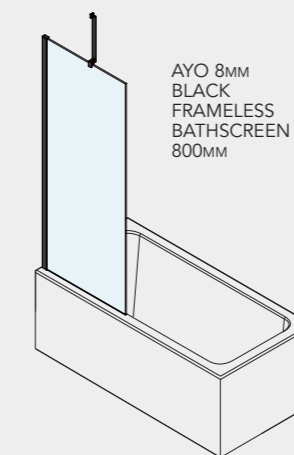

# FRAMED LINEAR BATHSCREEN

The AYO Linear Framed Bathscreen is inspired by the industrial look – it exudes a bold charm that will make a design statement in any bathroom.

The 8mm toughened glass is robustly surrounded by an anodised matte black frame. Silk screen print technology ensures that the interior of this bathscreen retains its flush finish, making cleaning a hassle free experience. Clearvue hydrophobic coating on the glass repels any grime or limescale build up.

Choose a bathscreen of distinction with the AYO linear framed option.

AYO 8MM  
LINEAR BLACK  
FRAMED  
BATHSCREEN  
800MM

METAL FRAMEWORK  
SURROUNDS GLASS,  
ENSURING MAXIMUM  
DURABILITY

<b>8mm</b> TOUGHENED SAFETY GLASS	<b>1500mm</b> HEIGHT	<b>350MM ANGLED STABILISING BAR INCLUDED</b>
<b>BLACK PROFILES ONLY</b>	<b>CONCEALED FIXINGS</b>	<b>CLEARVUE GLASS COATING</b>
<b>REVERSIBLE</b>	<b>20 YEAR GUARANTEE</b>	

# FRAMELESS BATHSCREEN

The AYO Frameless bathscreen is crafted to add a subtle black design aesthetic to the bathroom.

The robust yet minimalist anodised matte black profile supports 8mm toughened safety glass that is coated in a Clearvue protective coating. This bathscreen option is ultra-sleek and will effortlessly integrate with an array of bathroom styles.

Enjoy your showering experience with the elegant simplicity of the AYO Frameless bathscreen.

<p><b>8mm</b> TOUGHENED SAFETY GLASS</p>	<p><b>1500mm</b> HEIGHT</p>	<p><b>350MM ANGLED STABILISING BAR INCLUDED</b></p>	<p>CLEARVUE GLASS COATING</p>
<p>BLACK PROFILES ONLY</p>	<p>CONCEALED FIXINGS</p>	<p>REVERSIBLE</p>	<p><b>20</b> YEAR GUARANTEE</p>