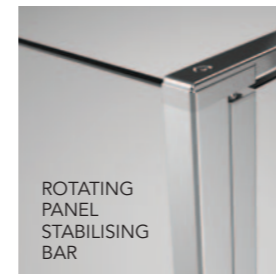

AYO® MODULAR 10MM COLLECTION SILVER & BLACK

STEP 3 – STABILISING BARS

Straight Stabilising Bar

PRODUCT DESCRIPTION	CODE – SILVER	CODE – BLACK
AYO 1200mm Straight Stabilising Bar	AYOSSBS	AYOSSBB
AYO 1400mm Straight Stabilising Bar	AYO140SSBS	AYO140SSBB

Angled Stabilising Bar

PRODUCT DESCRIPTION	CODE – SILVER	CODE – BLACK
AYO 350mm Angled Stabilising Bar - Short for 300mm & 400mm Wetrooms	AYOASBS-SH	AYOASBB-SH
AYO 650mm Angled Stabilising Bar	AYOASBS	AYOASBB

Other Stabilising Bars

PRODUCT DESCRIPTION	CODE – SILVER	CODE – BLACK
AYO L Shape Stabilising Bar - Length 1410mm / Height 220mm	AYOLSSBS	AYOLSSBB
AYO Rotating Panel Stabilising Bar - 1200mm	AYORPSBS	AYORPSBB