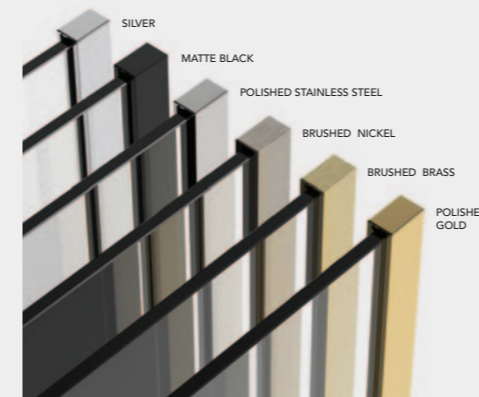

Please Note: Colour PVD Finishes only available on 1200mm straight or 650mm angled stabilising bars.