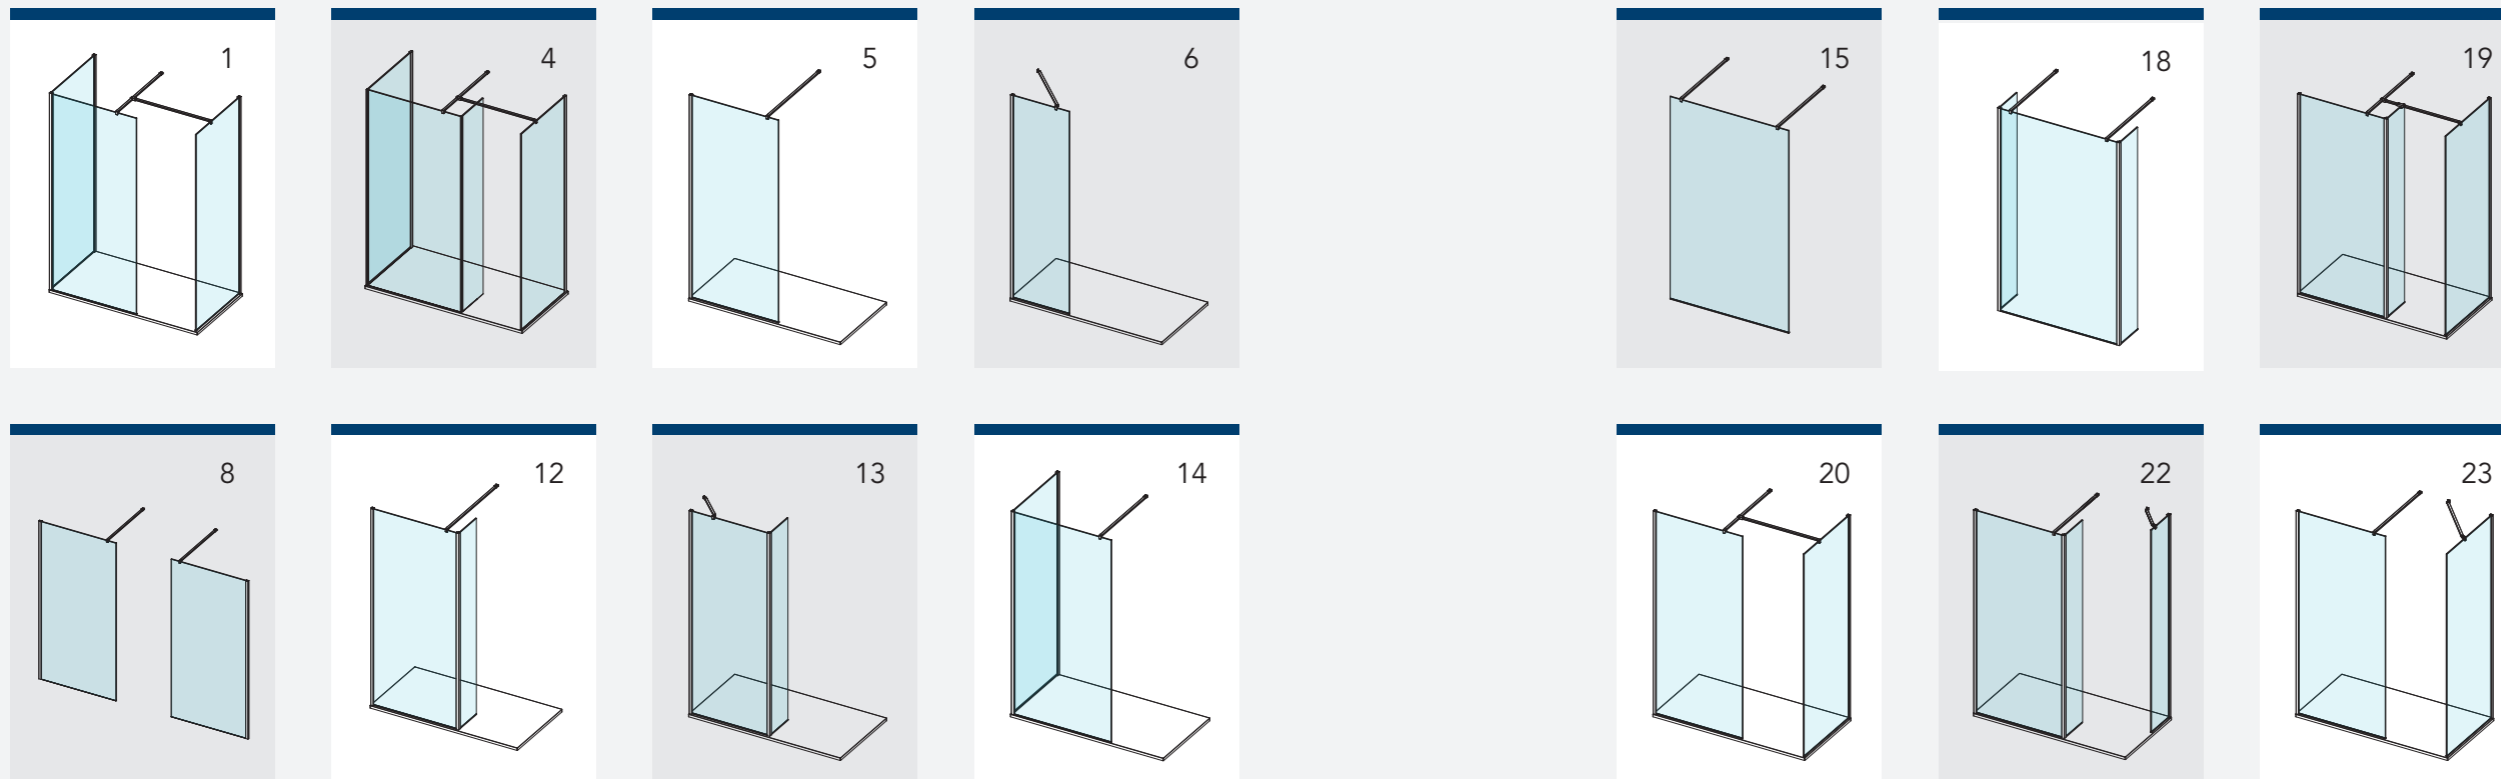

AYO® COLOUR CONFIGURATION GUIDE

Please note only configurations using 1200mm Straight Stabilising Bar, 650mm Angled Stabilising Bar, T Piece and Ultra Clear Corner Seal are possible in the premium colours;

- Brushed Brass (PVD)
- Brushed Nickel (PVD)
- Polished Gold (PVD)
- Polished Stainless Steel