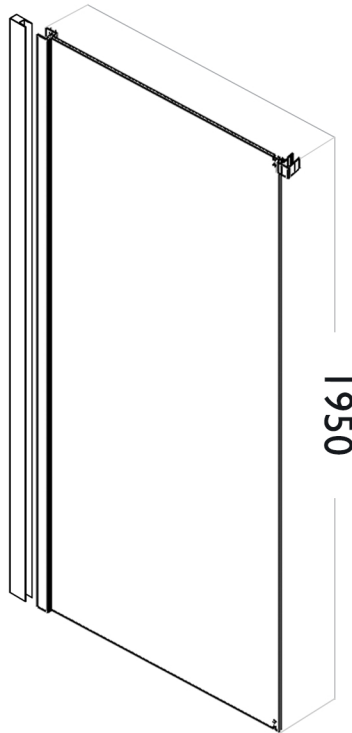

FRAMELESS SIDE PANEL

To be paired with ILI BIFOLD, ILI SLIDER, ILI HINGE DOOR

EN 14428:2015+A1:2018 (shower enclosures)

EN 12150-1:2013 (glass in building)

Seamless Interior Cover Strips

6mm Toughened Safety Glass

1950mm Height

ClearVue Glass Coating

20 Year Guarantee Against Manufacturing Defects*

25mm Adjustment

(MEASUREMENTS IN MM)

SPECIFICATIONS

PRODUCT SIZE	ADJUSTMENT X (min - max)	FIXED GLASS A	PRODUCT WEIGHT	PRODUCT CODE	
				SILVER	MATTE BLACK
700mm	665 - 690mm	665mm	23.00kg	ILIFSP70SC	ILIFSP70BC
760mm	725 - 750mm	725mm	25.00kg	ILIFSP76SC	ILIFSP76BC
800mm	765 - 790mm	765mm	27.00kg	ILIFSP80SC	ILIFSP80BC
900mm	865 - 890mm	865mm	30.00kg	ILIFSP90SC	ILIFSP90BC
1000mm	965 - 990mm	965mm	33.00kg	ILIFSP100SC	ILIFSP100BC