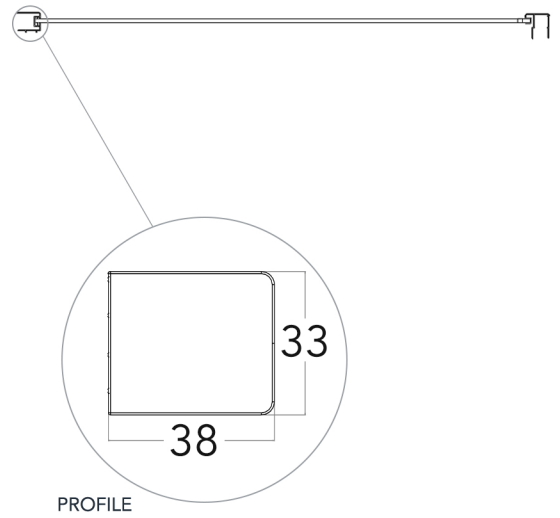

FRAMELESS SIDE PANEL

To be paired with ILI BIFOLD, ILI SLIDER, ILI HINGE DOOR

EN 14428:2015+A1:2018 (shower enclosures)

EN 12150-1:2013 (glass in building)

Seamless Interior Cover Strips

6mm Toughened Safety Glass

1950mm Height

ClearVue Glass Coating

20 Year Guarantee Against Manufacturing Defects*

25mm Adjustment

(MEASUREMENTS IN MM)

SPECIFICATIONS

PRODUCT SIZE	ADJUSTMENT X (min - max)	FIXED GLASS A	PRODUCT WEIGHT	PRODUCT CODE	
				SILVER	MATTE BLACK
700mm	665 - 690mm	665mm	23.00kg	ILIFSP70SC	ILIFSP70BC
760mm	725 - 750mm	725mm	25.00kg	ILIFSP76SC	ILIFSP76BC
800mm	765 - 790mm	765mm	27.00kg	ILIFSP80SC	ILIFSP80BC
900mm	865 - 890mm	865mm	30.00kg	ILIFSP90SC	ILIFSP90BC
1000mm	965 - 990mm	965mm	33.00kg	ILIFSP100SC	ILIFSP100BC