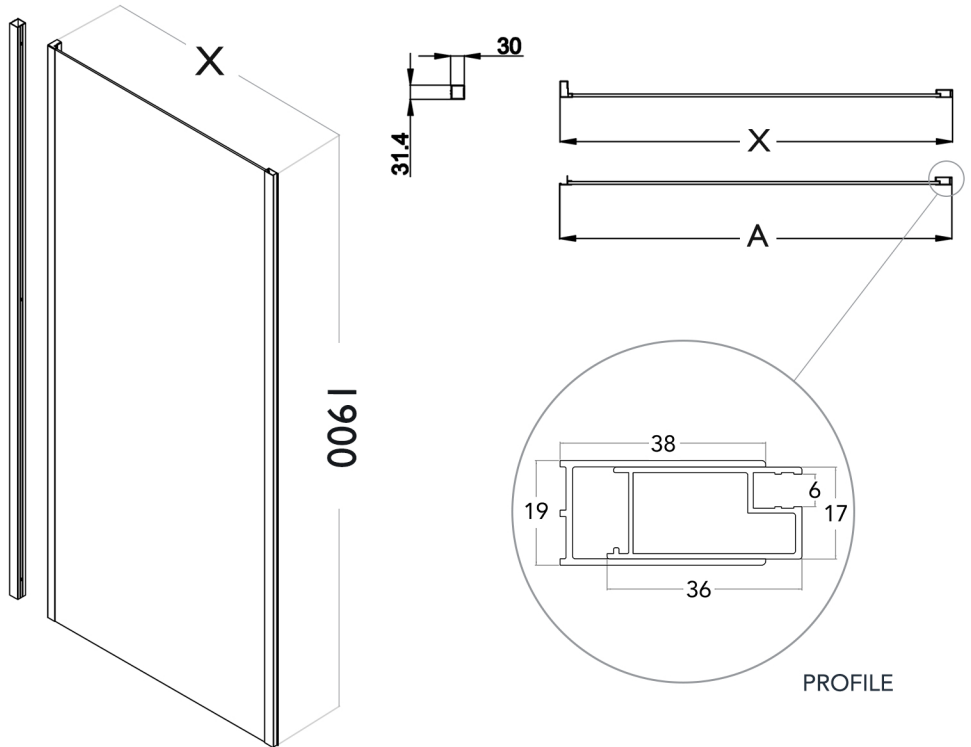

SIDE PANEL

To be paired with VERVE TRIPLE PANEL SLIDER, VERVE SLIDER DOOR, VERVE BIFOLD DOOR, VERVE PIVOT DOOR

EN 14428:2015+A1:2018 (shower enclosures)

EN 12150-1:2013 (glass in building)

6mm Toughened Safety Glass

1900mm Height

ClearVue Glass Coating

20 Year Guarantee Against Manufacturing Defects*

25mm Adjustment

Reversible For Left and Right Hand Installation

(MEASUREMENTS IN MM)

SPECIFICATIONS

PRODUCT SIZE	ADJUSTMENT X (min - max)	FIXED GLASS A	PRODUCT WEIGHT	PRODUCT CODE	
				SILVER	BLACK
700mm	670 - 695mm	667mm	20.00kg	VSP70SC	VSP70BC
760mm	730 - 755mm	727mm	22.00kg	VSP76SC	N/A
800mm	770 - 795mm	767mm	23.00kg	VSP80SC	VSP80BC
900mm	870 - 895mm	867mm	26.00kg	VSP90SC	VSP90BC
1000mm	970 - 995mm	967mm	29.00kg	VSP100SC	VSP100BC